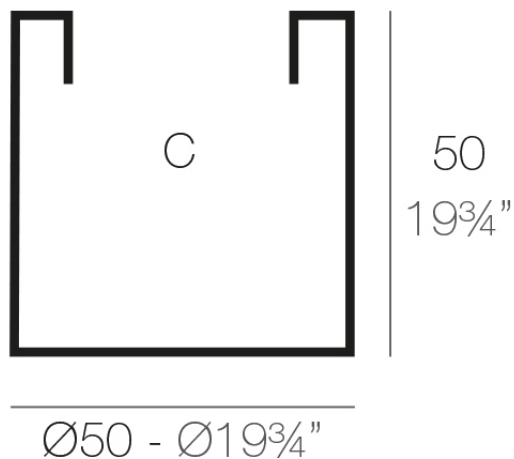

Info

Description

Pot made of polyethylene resin by rotational moulding. 100% Recyclable. Item suitable for indoor and outdoor use. Available in different finishes.

Weight: 3.8 Kg

CILINDRO Ø50
CYLINDER Ø19³/₄"

C = 100 L 50 cm
C = 36¹/₂ gal 19³/₄"

Finishes

finishes

SIMPLE
Ref. 40350

crema

ice

green

purjai red