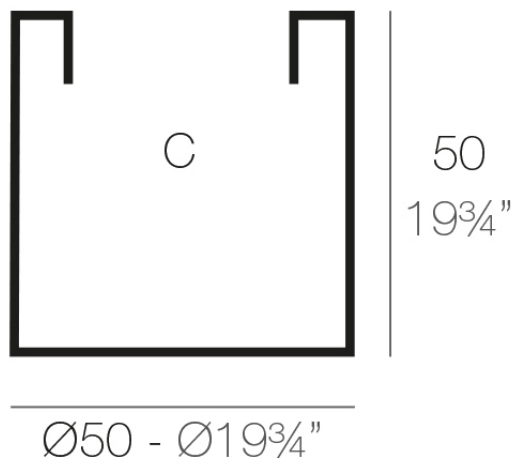

Info

Description

Pot made of polyethylene resin by rotational moulding. 100% Recyclable. Item suitable for indoor and outdoor use. Available in different finishes.

Weight: 3.8 Kg

CILINDRO Ø50

CYLINDER Ø19³/₄"

C = 100 L 50 cm

C = 36¹/₂ gal 19³/₄"

Finishes

finishes

SIMPLE

Ref. 40350

white 2001

ecru 2003