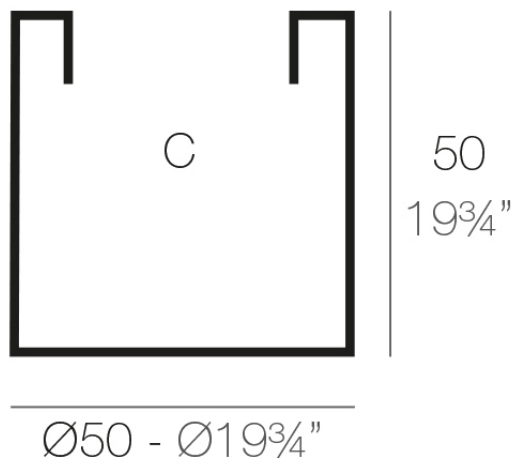

Info

Description

Pot made of polyethylene resin by rotational moulding. 100% Recyclable. Item suitable for indoor and outdoor use. Available in different finishes.

Weight: 3.8 Kg

CILINDRO Ø50
CYLINDER Ø19³/₄"

C = 100 L 50 cm
C = 36¹/₂ gal 19³/₄"

Finishes

finishes

SIMPLE

Ref. 40350

white 2001

ecru 2003

tortora 2004