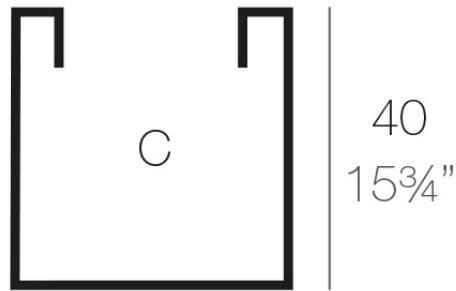

Info

Description

Pot made of polyethylene resin by rotational moulding. 100% Recyclable. Item suitable for indoor and outdoor use. Available in different finishes.

Weight: 2.3 Kg

Ø40 - Ø15³/₄"

CILINDRO Ø40 C = 50 L x 40 cm
CYLINDER Ø15³/₄" C = 13 gal x 23¹/₂"