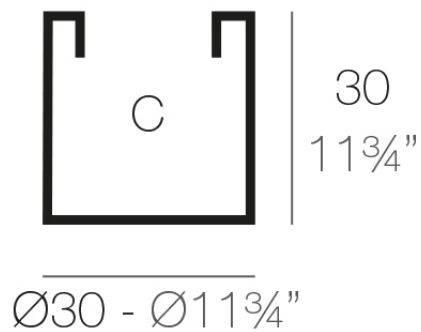

### Description

Pot made of polyethylene resin by rotational moulding. 100% Recyclable. Item suitable for indoor and outdoor use. Available in different finishes.

Weight: 1.2 Kg

CILINDRO Ø30 C = 20 L 30 cm  
CYLINDER Ø11<sup>3</sup>/<sub>4</sub>" C = 5½ gal 11<sup>3</sup>/<sub>4</sub>"