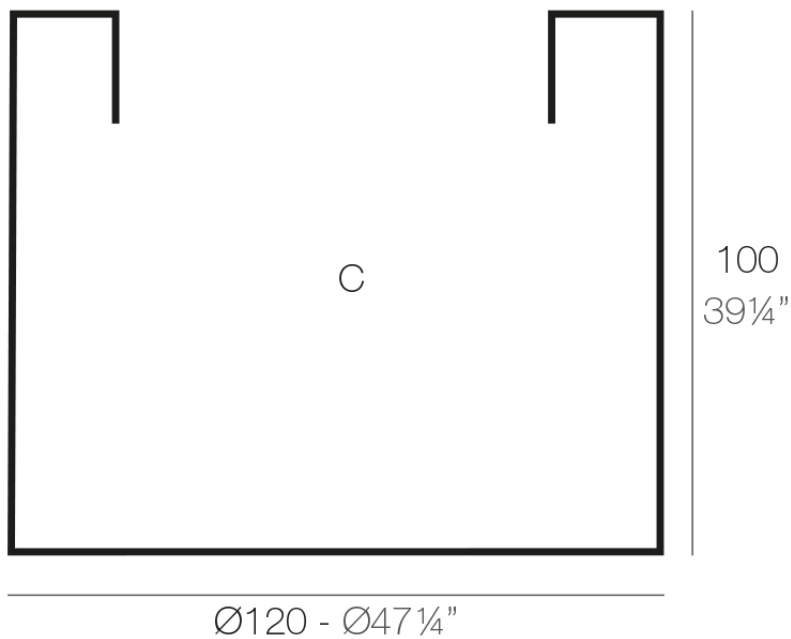

### Description

Pot made of polyethylene resin by rotational moulding. 100% Recyclable. Item suitable for indoor and outdoor use. Available in different finishes.

Weight: 35 Kg

CILINDRO Ø120      C = 1100 L 100 cm  
CYLINDER Ø47 1/4"      C = 290 1/2 gal 100 cm