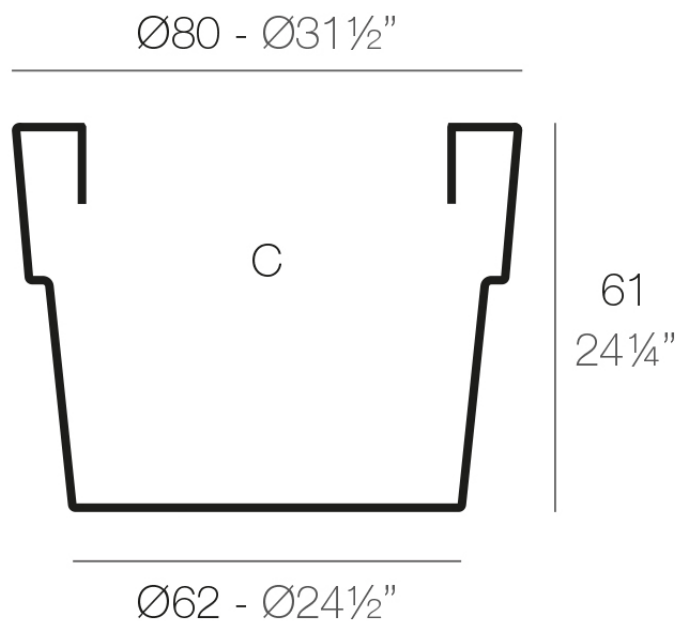

Info

Description

Pot made of polyethylene resin by rotational moulding. 100% Recyclable. Item suitable for indoor and outdoor use. Available in different finishes.

Weight: 8.5 Kg

VASO $\text{Ø}80$ cm

C = 230 L

VASO $\text{Ø}31\frac{1}{2}"$

C = 60 $\frac{3}{4}$ gal

Finishes

finishes

SIMPLE

Ref. 40280

white 2001

ecru 2003