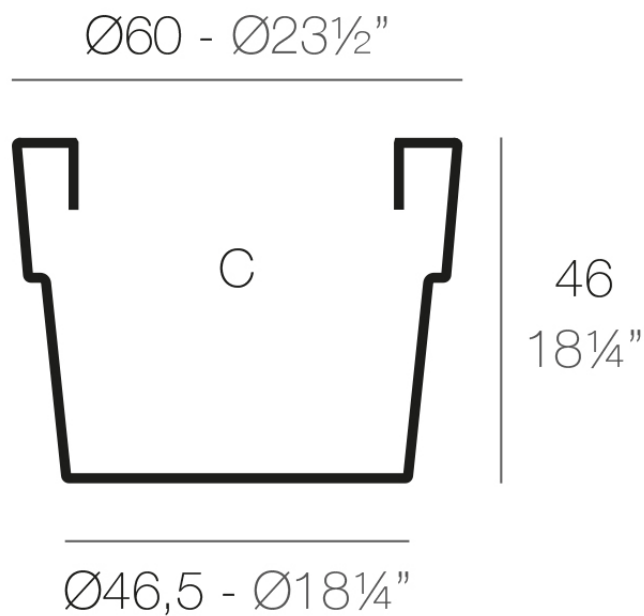

### Description

Pot made of polyethylene resin by rotational moulding. 100% Recyclable. Item suitable for indoor and outdoor use. Available in different finishes.

Weight: 2.1 Kg

VASO  $\text{Ø}60$  cm

C = 100 L

VASO  $\text{Ø}23\frac{1}{2}"$

C =  $26\frac{1}{2}$  gal