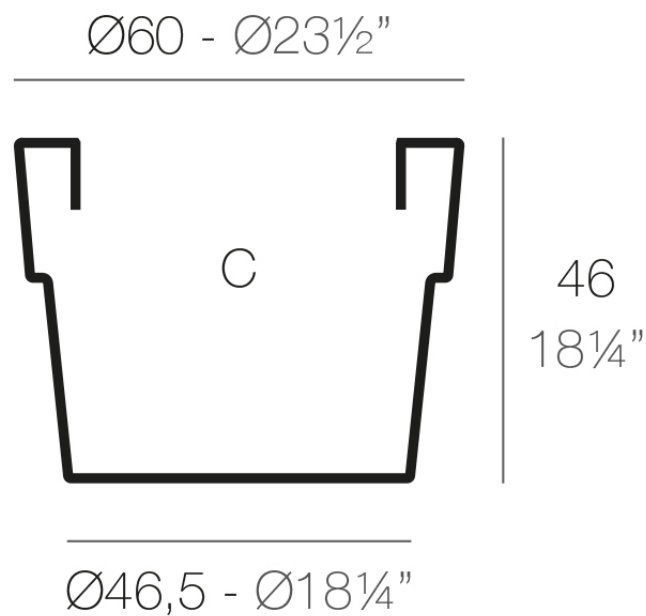

Info

Description

Pot made of polyethylene resin by rotational moulding. 100% Recyclable. Item suitable for indoor and outdoor use. Available in different finishes.

Weight: 2.1 Kg

VASO $\text{Ø}60$ cm

C = 100 L

VASO $\text{Ø}23\frac{1}{2}"$

C = $26\frac{1}{2}$ gal

Finishes

finishes

SIMPLE
Ref. 40260

orange

notte blue

ice