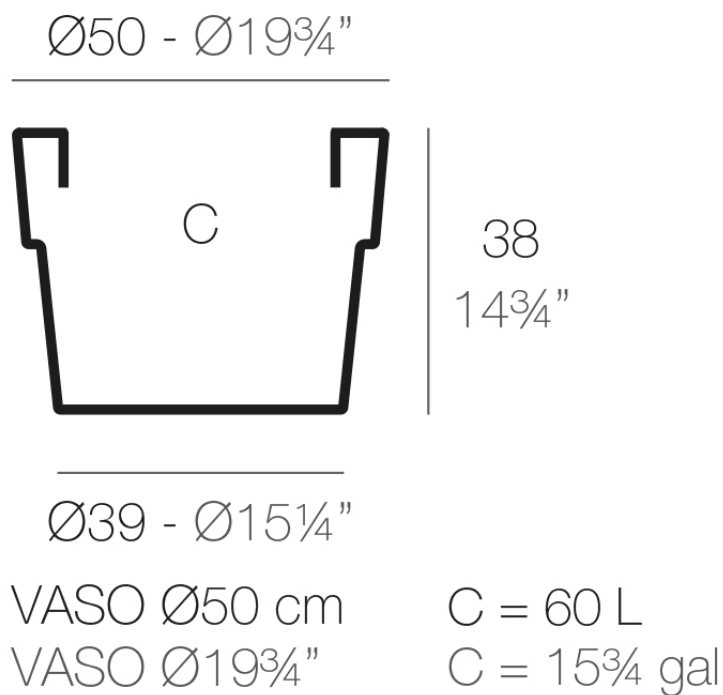

Info

Description

Pot made of polyethylene resin by rotational moulding. 100% Recyclable. Item suitable for indoor and outdoor use. Available in different finishes.

Weight: 1.3 Kg

Finishes

finishes

SIMPLE

Ref. 40250