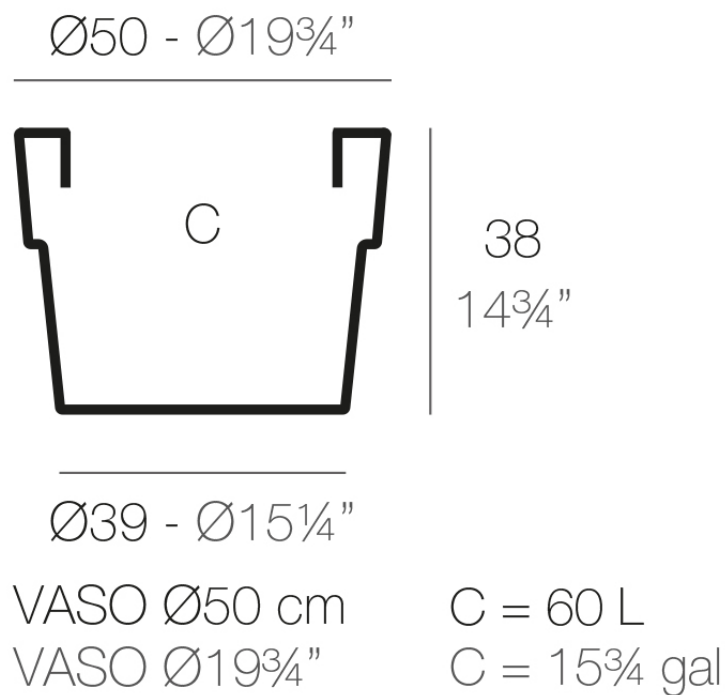

Info

Description

Pot made of polyethylene resin by rotational moulding. 100% Recyclable. Item suitable for indoor and outdoor use. Available in different finishes.

Weight: 1.3 Kg

Finishes

finishes

SIMPLE

Ref. 40250