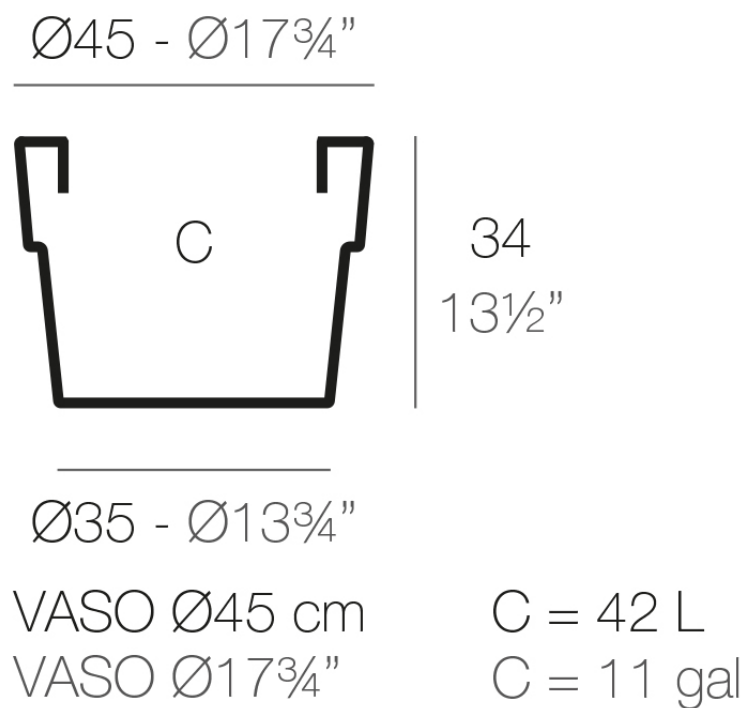

Info

Description

Pot made of polyethylene resin by rotational moulding. 100% Recyclable. Item suitable for indoor and outdoor use. Available in different finishes.

Weight: 0.5 Kg

Finishes

finishes

SIMPLE Ref. 40245