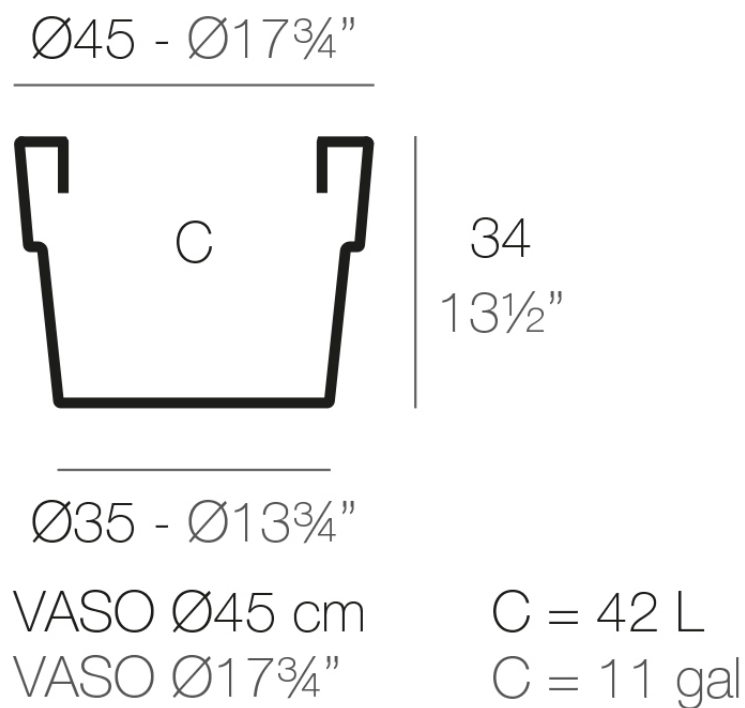

Info

Description

Pot made of polyethylene resin by rotational moulding. 100% Recyclable. Item suitable for indoor and outdoor use. Available in different finishes.

Weight: 0.5 Kg

Finishes

finishes

SIMPLE
Ref. 40245