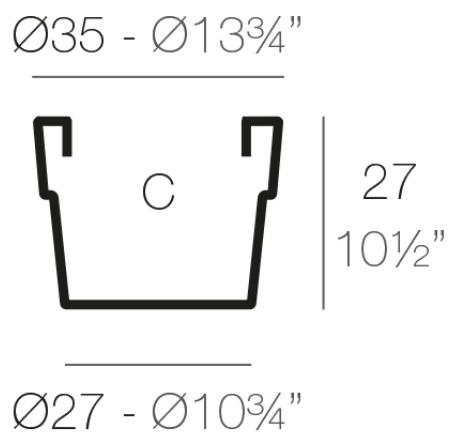

Info

Description

Pot made of polyethylene resin by rotational moulding. 100% Recyclable. Item suitable for indoor and outdoor use. Available in different finishes.

Weight: 0.25 Kg

VASO Ø35 cm

C = 20 L

VASO Ø13 $\frac{3}{4}"$