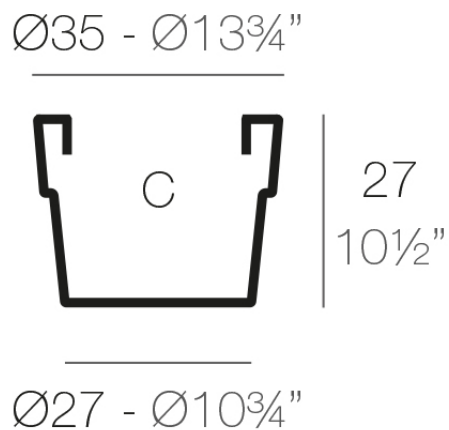

Info

Description

Pot made of polyethylene resin by rotational moulding. 100% Recyclable. Item suitable for indoor and outdoor use. Available in different finishes.

Weight: 0.25 Kg

VASO $\text{Ø}35$ cm

C = 20 L

VASO $\text{Ø}13\frac{3}{4}$ "

C = $5\frac{1}{4}$ gal

Finishes

finishes

SIMPLE Ref. 40235

white 2001

ecru 2003

tortora 2004