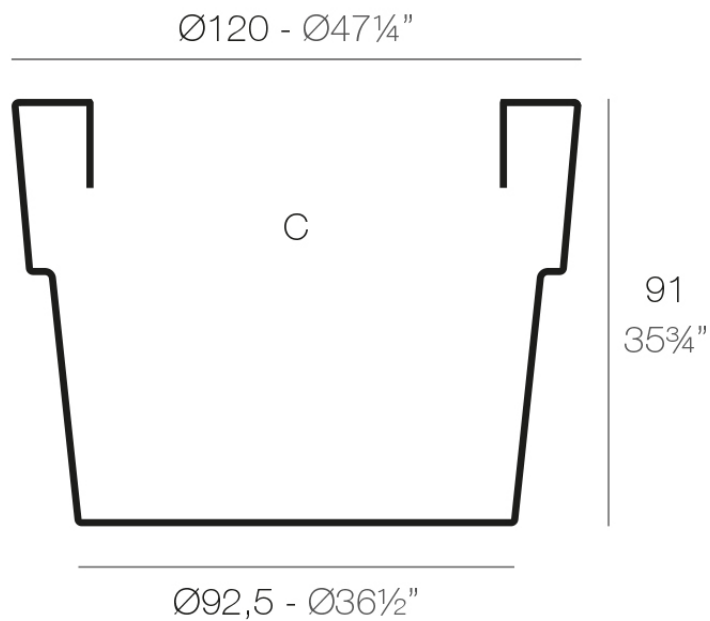

### Description

Pot made of polyethylene resin by rotational moulding. 100% Recyclable. Item suitable for indoor and outdoor use. Available in different finishes.

Weight: 22 Kg

VASO  $\text{Ø}120$  cm      C = 800 L  
VASO  $\text{Ø}47\frac{1}{4}"$       C = 211 $\frac{1}{4}$  gal