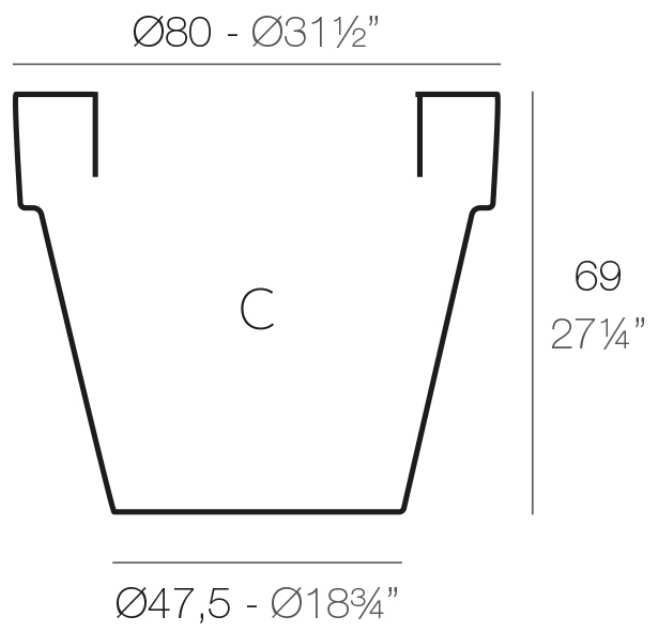

### Description

Pot made of polyethylene resin by rotational moulding. 100% Recyclable. Item suitable for indoor and outdoor use. Available in different finishes.

Weight: 8 Kg

MACETA Ø80

MACETA Ø31½"

C = 220 L