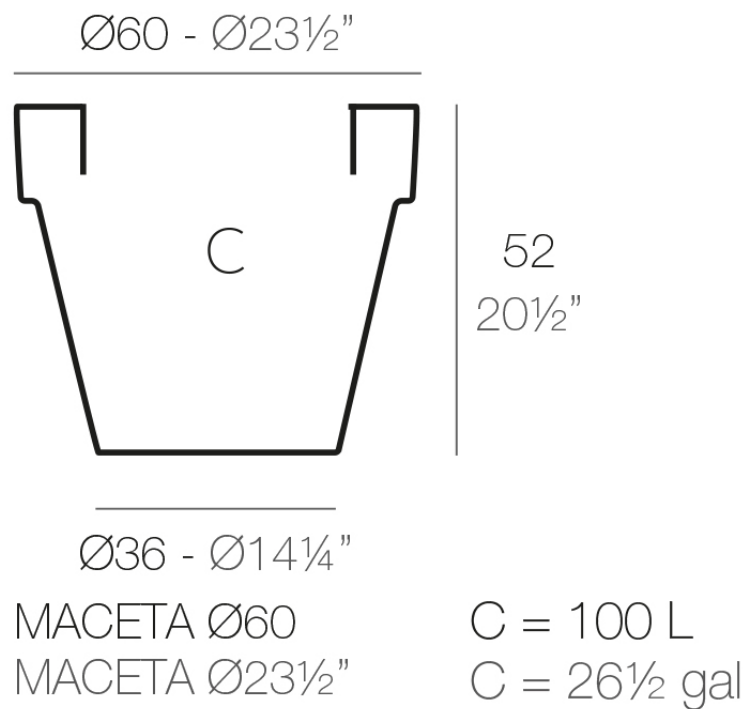

Info

Description

Pot made of polyethylene resin by rotational moulding. 100% Recyclable. Item suitable for indoor and outdoor use. Available in different finishes.

Weight: 2 Kg

Finishes

finishes

SIMPLE Ref. 40160