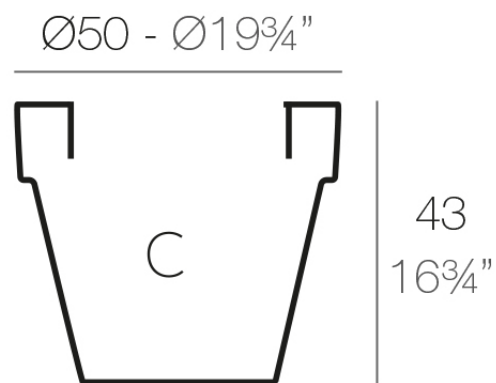

Info

Description

Pot made of polyethylene resin by rotational moulding. 100% Recyclable. Item suitable for indoor and outdoor use. Available in different finishes.

Weight: 1.3 Kg

$\text{Ø}30 - \text{Ø}11\frac{3}{4}"$
MACETA $\text{Ø}50$
MACETA $\text{Ø}19\frac{3}{4}"$