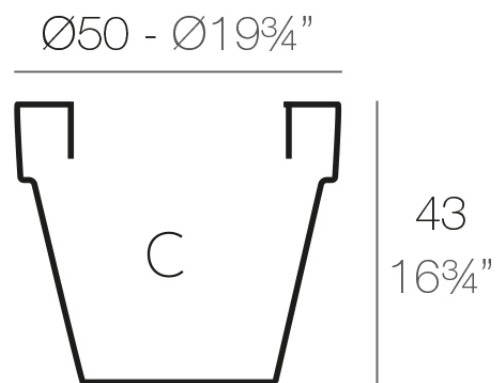

Info

Description

Pot made of polyethylene resin by rotational moulding. 100% Recyclable. Item suitable for indoor and outdoor use. Available in different finishes.

Weight: 1.3 Kg

$\text{Ø}30 - \text{Ø}11\frac{3}{4}"$
MACETA $\text{Ø}50$
MACETA $\text{Ø}19\frac{3}{4}"$

C = 55 L
C = $14\frac{1}{2}$ gal

Finishes

finishes

SIMPLE
Ref. 40150

white 2001

ecru 2003

tortora 2004

cream 2017