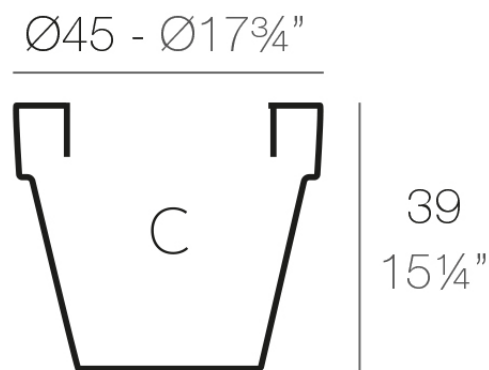

Info

Description

Pot made of polyethylene resin by rotational moulding. 100% Recyclable. Item suitable for indoor and outdoor use. Available in different finishes.

Weight: 0.5 Kg

$\text{Ø}27 - \text{Ø}10\frac{3}{4}"$

MACETA $\text{Ø}45$

MACETA $\text{Ø}17\frac{3}{4}"$

C = 40 L

C = $10\frac{1}{2}$ gal