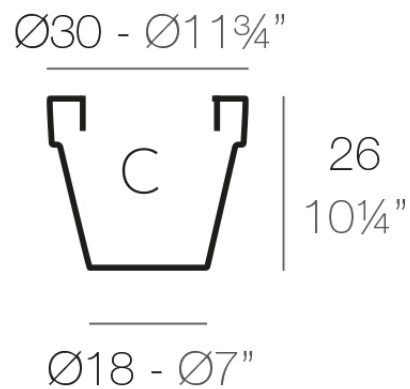

Info

Description

Pot made of polyethylene resin by rotational moulding. 100% Recyclable. Item suitable for indoor and outdoor use. Available in different finishes.

Weight: 0.6 Kg

MACETA $\text{Ø}30$

C = 12 L

MACETA $\text{Ø}11\frac{3}{4}"$

C = $3\frac{1}{4}$ gal

Finishes

finishes

SIMPLE Ref. 40130

white 2001

ecru 2003

tortora 2004