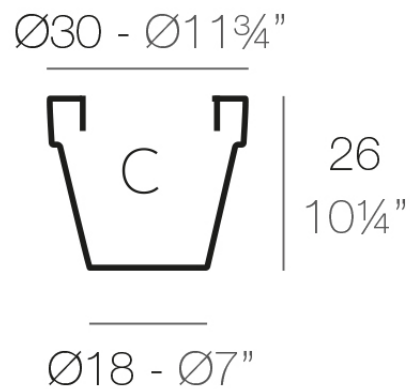

### Description

Pot made of polyethylene resin by rotational moulding. 100% Recyclable. Item suitable for indoor and outdoor use. Available in different finishes.

Weight: 0.6 Kg

MACETA Ø30

C = 12 L

MACETA Ø11 $\frac{3}{4}"$