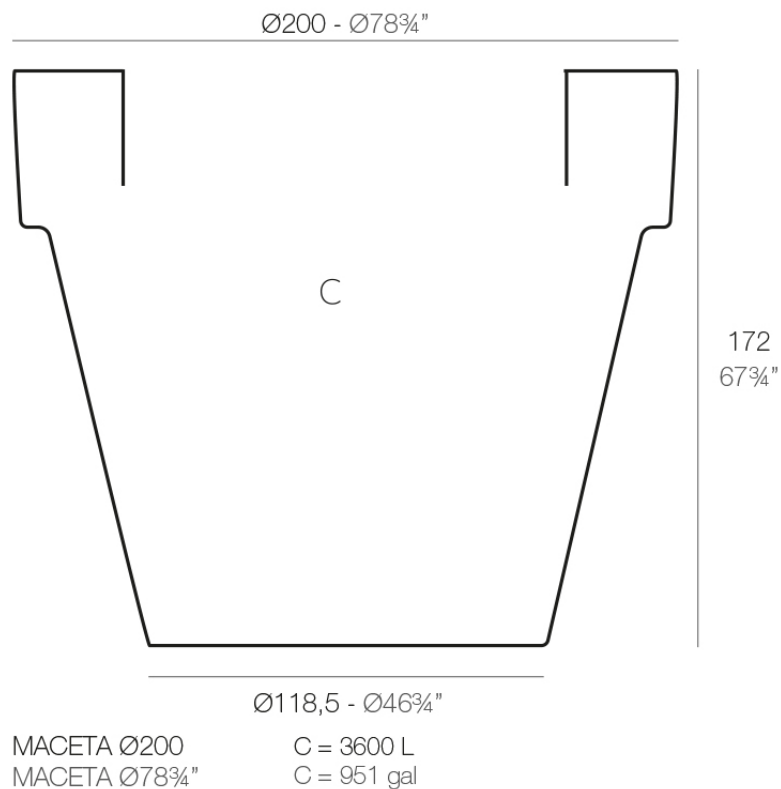

Info

Description

Pot made of polyethylene resin by rotational moulding. 100% Recyclable. Item suitable for indoor and outdoor use. Available in different finishes.

Weight: 120 Kg

Finishes

finishes

SIMPLE
Ref. 40120