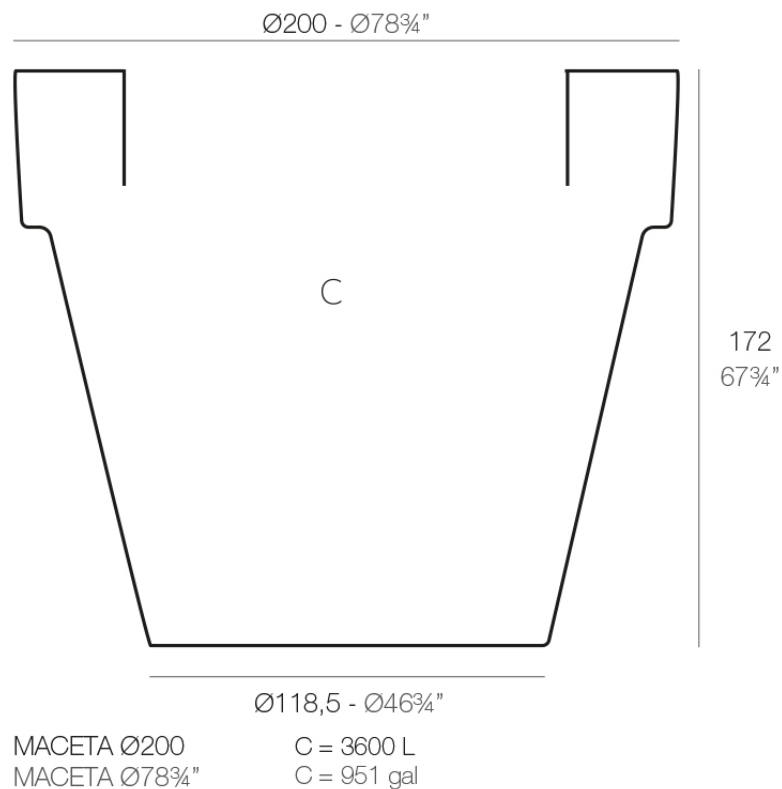

Info

Description

Pot made of polyethylene resin by rotational moulding. 100% Recyclable. Item suitable for indoor and outdoor use. Available in different finishes.

Weight: 120 Kg

Finishes

finishes

SIMPLE
Ref. 40120