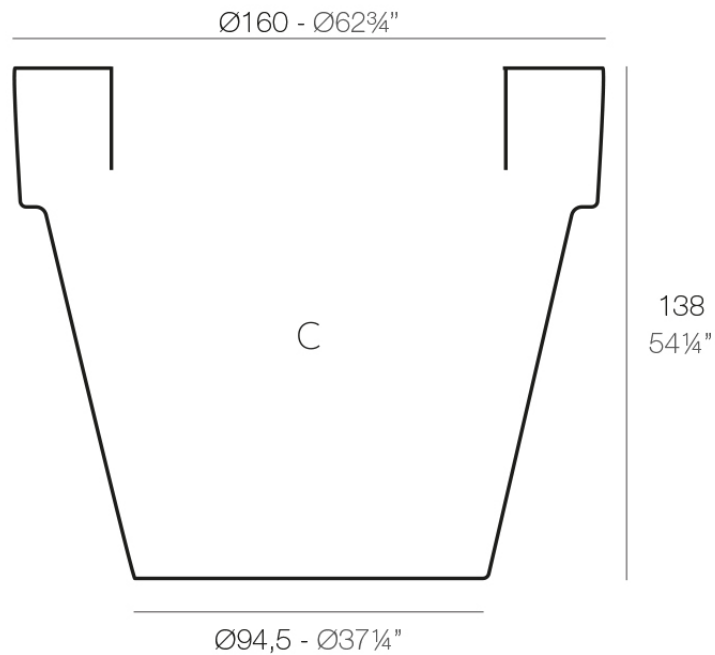

Info

Description

Pot made of polyethylene resin by rotational moulding. 100% Recyclable. Item suitable for indoor and outdoor use. Available in different finishes.

Weight: 60 Kg

MACETA Ø160	C = 1800 L
MACETA Ø62 $\frac{3}{4}"$	C = 475 $\frac{1}{2}$ gal