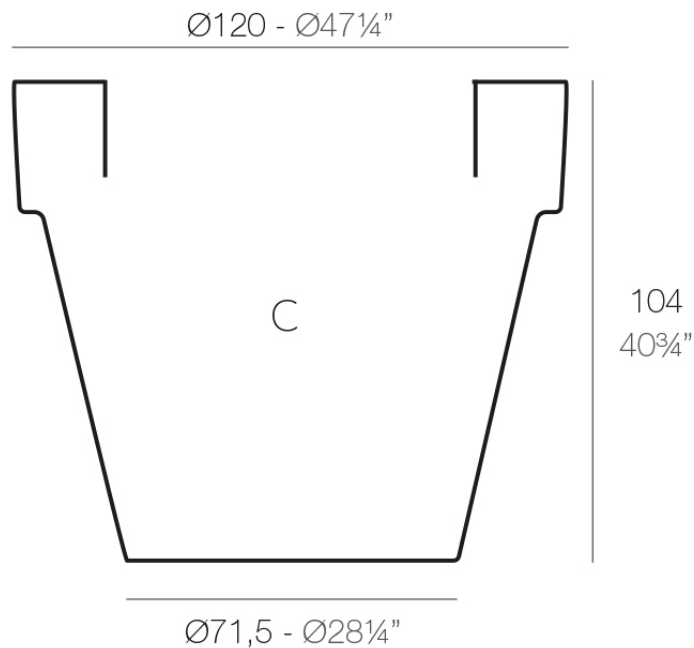

Info

Description

Pot made of polyethylene resin by rotational moulding. 100% Recyclable. Item suitable for indoor and outdoor use. Available in different finishes.

Weight: 22 Kg

MACETA $\text{Ø}120$
MACETA $\text{Ø}47\frac{1}{4}"$