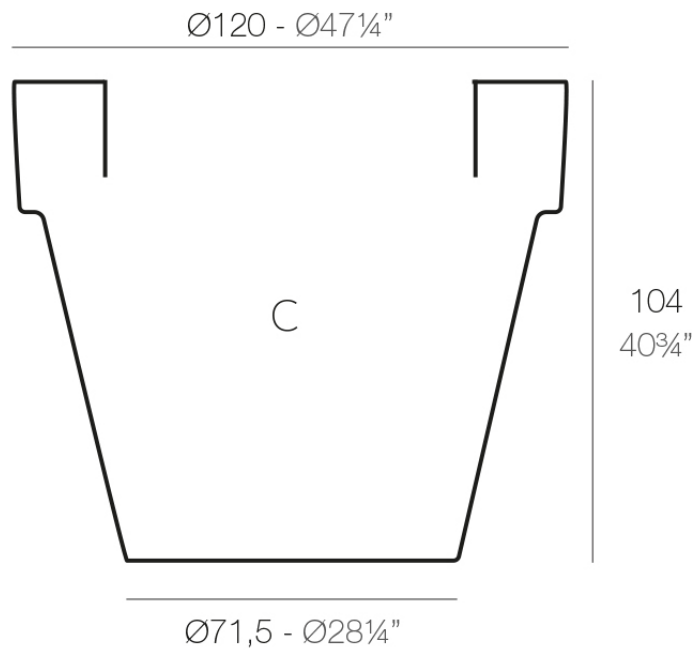

Info

Description

Pot made of polyethylene resin by rotational moulding. 100% Recyclable. Item suitable for indoor and outdoor use. Available in different finishes.

Weight: 22 Kg

MACETA $\text{Ø}120$
MACETA $\text{Ø}47\frac{1}{4}"$

C = 800 L
C = 211 $\frac{1}{4}$ gal

Finishes

finishes

SIMPLE Ref. 40112

white 2001

ecru 2003

tortora 2004

cream 2017