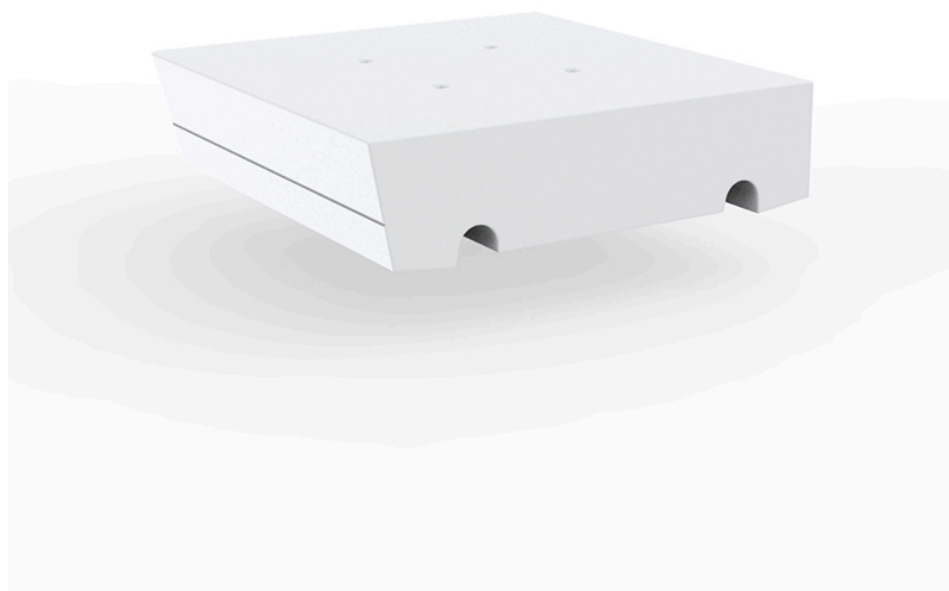

Delta corner lamp

by Jorge Pensi

The Delta furniture design collection, designed by Jorge Pensi for Vondom. Is made to fit in with exterior or interior contemporary spaces.

Info

Description

Made of polyethylene resin by rotational moulding. 100% Recyclable. Item suitable for indoor and outdoor use. Available in different finishes.

Weight: 11.7 Kg

Finishes

lighting

WHITE LED
Ref. 76005W

ice 2101

White internally lit unit with LED technology. Available only in matte ice white finish.

RGBW LED
Ref. 76005L

ice 2101

Unit with internal lighting with RGBW LED technology and remote control unit for switching colors. Available only in matte ice white finish. Remote control included.

RGBW LED DMX
Ref. 76005D

ice 2101

Unit with internal lighting with RGBW LED technology and remote control unit for switching colors. Also controlled by DMX-1024 (wireless), enabling communication between one or more products simultaneously via the DMX transmitter (not included). There are two options to choose from: Professional XLR DMX and Home WIFI DMX. (Remote control included).
Optional battery

RGBW LED BATTERY Ref. 76005Y

ice 2101

Unit with internal lighting with battery-powered RGBW LED technology. Includes charger and remote control for switching colors and charger. Available only in matte ice white finish.