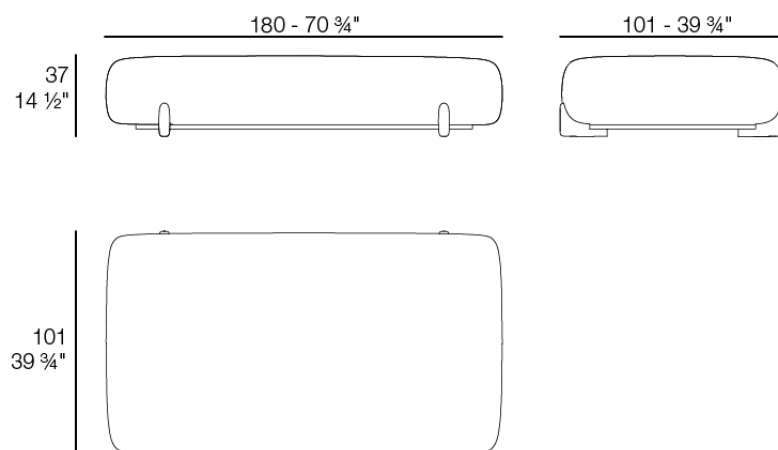

Weight: 32.1 Kg

MILOS Puff XL
MILOS Puff XL
Ref. 70014

Combinations

1 x 70002 Sofá Brazo Derecho XL - Sectional Sofa Right XL
 1 x 70007 Sofá Módulo Central S - Sectional Sofa Armless S
 1 x 70017 Mesa Centro 100 x 45 - Low Table 39 1/4 x 17 3/4"
 1 x 70019 Mesa Centro 80 x 80 - Low Table 31 1/2 x 31 1/2"