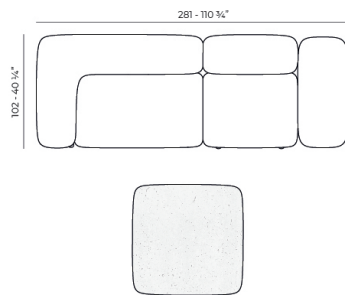

Combinations