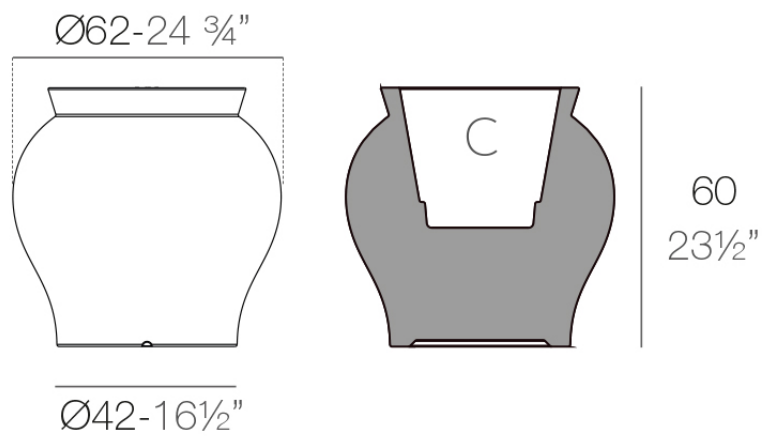

Venus planter ø 62x60

by Marcel Wanders

Venus Collection, designed by Marcel Wanders for Vondom. This curvaceous vase adds character to any surrounding.

Info

Description

Weight: 9.02 Kg

VENUS Macetero 60 cm

C = 25 L

VENUS Planter 23 $\frac{1}{2}"$

C = 6 $\frac{1}{2}$ gal

Finishes

finishes

BASIC

Ref. 67022A

white 2001