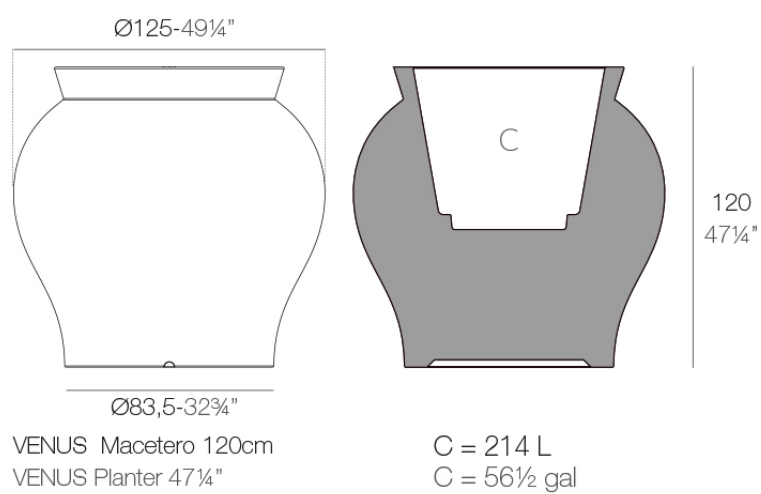

Venus planter ø125x120

by Marcel Wanders

Venus Collection, designed by Marcel Wanders for Vondom. This curvaceous vase adds character to any surrounding.

Info

Description

Weight: 36 Kg

Finishes

finishes