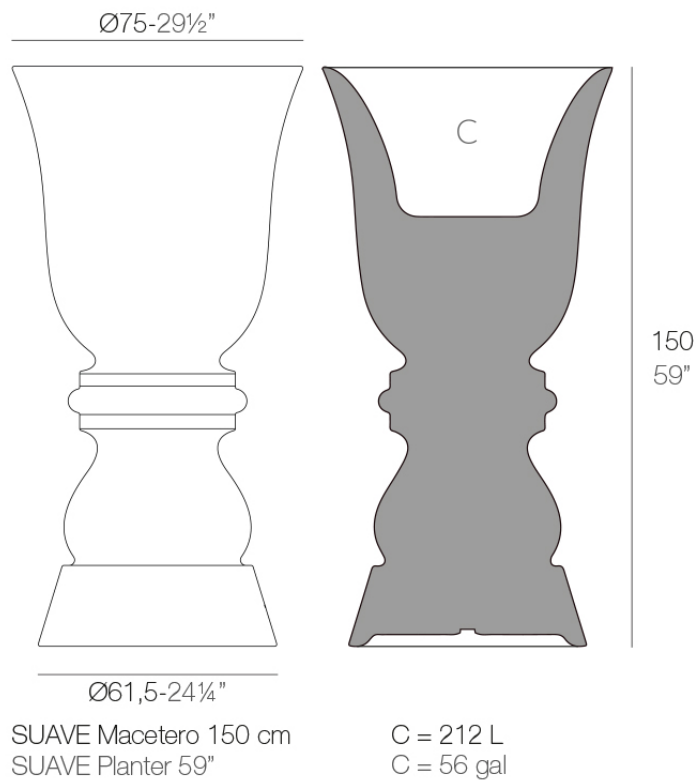

Suave planter ø75x150 cm

by Marcel Wanders

The Suave in&out furniture collection, designed by Marcel Wanders for Vondom, blurs the boundaries between indoors and outdoors, achieving a superior level of softness, comfort and relaxation. With innovative design and high quality materials, Suave transforms any space into a cosy and elegant oasis.

Info

Description

Pot made of polyethylene resin by rotational moulding. 100% Recyclable. Item suitable for indoor and outdoor use. Available in different finishes.

Weight: 11.29 Kg

Finishes

finishes

BASIC

Ref. 67013A