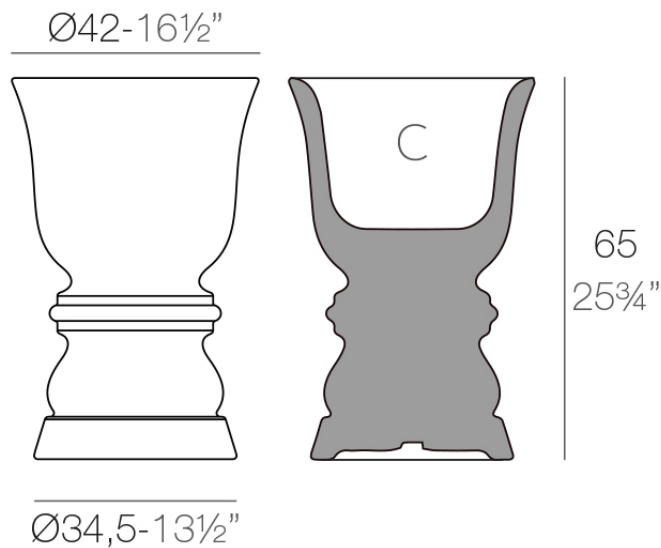

Suave planter ø42x65 cm

by Marcel Wanders

The Suave in&out furniture collection, designed by Marcel Wanders for Vondom, blurs the boundaries between indoors and outdoors, achieving a superior level of softness, comfort and relaxation. With innovative design and high quality materials, Suave transforms any space into a cosy and elegant oasis.

Info

Description

Pot made of polyethylene resin by rotational moulding. 100% Recyclable. Item suitable for indoor and outdoor use. Available in different finishes.

Weight: 6.42 Kg

SUAVE Macetero 65 cm
SUAVE Planter 25¾"