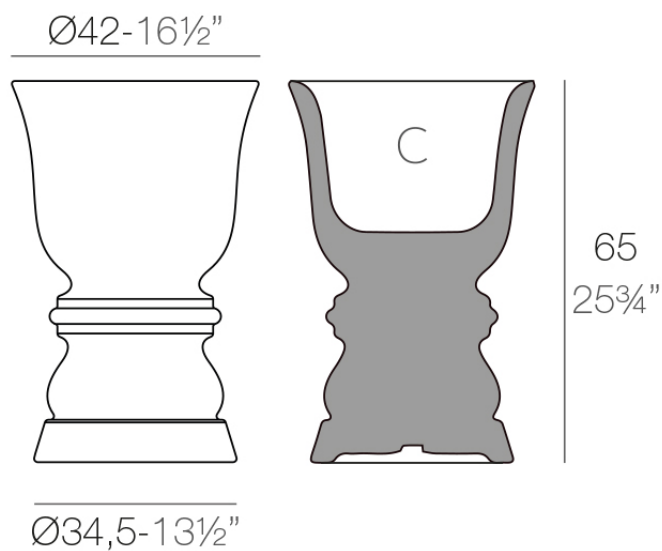

## Suave planter ø42x65 cm

by Marcel Wanders

The Suave in&out furniture collection, designed by Marcel Wanders for Vondom, blurs the boundaries between indoors and outdoors, achieving a superior level of softness, comfort and relaxation. With innovative design and high quality materials, Suave transforms any space into a cosy and elegant oasis.

### Description

Pot made of polyethylene resin by rotational moulding. 100% Recyclable. Item suitable for indoor and outdoor use. Available in different finishes.

Weight: 6.42 Kg

SUAVE Macetero 65 cm  
SUAVE Planter 25 $\frac{3}{4}"$

C = 43 L  
C = 11 $\frac{1}{4}$  gal