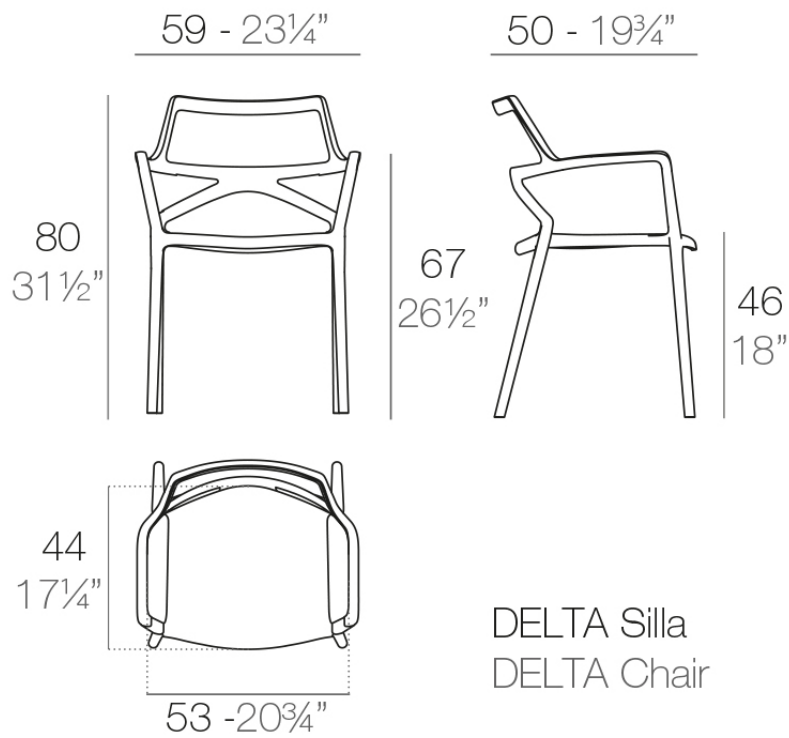

Delta chair with armrests

by Jorge Pensi

The Delta furniture design collection, designed by Jorge Pensi for Vondom. Is made to fit in with exterior or interior contemporary spaces.

Info

Description

Made of injected polypropylene with fiber glass. Stackable. Available in several colors. Item suitable for indoor and outdoor use.

Weight: 4.02 Kg

Accessories

- **Fabric**

Fabric

Finishes

finishes

BASIC PP
Ref. 66026

white