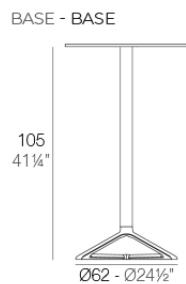

Delta table base h:105cm

by Jorge Pensi

The Delta furniture design collection, designed by Jorge Pensi for Vondom. Is made to fit in with exterior or interior contemporary spaces.

Info

Description

Extruded aluminum tube with cast aluminum base coated with epoxy baked painting. Item suitable for indoor and outdoor use. Table top not included.

Weight: 1.05 Kg

fixed top / fijo *ref: 66008*
collapsible top / abatible *ref: 66008T*
fixed for glass / fijo para vidrio *ref: 66008V*

DELTA BASE MESA Ø62 H105
DELTA TABLE BASE Ø24 1/2" H41 1/4"

TABLE TOPS OPTIONS - OPCIONES SOBRES

● Ø50 cm Ø19 1/4"	■ 50 x 50 cm 19 1/4" x 19 1/4"
● Ø59 cm Ø23 1/4"	■ 59 x 59 cm 23 1/4" x 23 1/4"

Finishes

finishes

ALUMINIUM BASE

Ref. 66008V

white

ecru

smoked