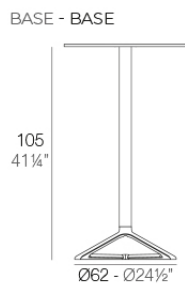

Delta table base h:105cm

by Jorge Pensi

The Delta furniture design collection, designed by Jorge Pensi for Vondom. Is made to fit in with exterior or interior contemporary spaces.

Info

Description

Extruded aluminum tube with cast aluminum base coated with epoxy baked painting. Item suitable for indoor and outdoor use. Table top not included.

Weight: 1.05 Kg

fixed top / fijo *ref: 66008*
collapsible top / abatible *ref: 66008T*
fixed for glass / fijo para vidrio *ref: 66008V*

DELTA BASE MESA Ø62 H105
DELTA TABLE BASE Ø24 1/2" H41 1/4"

TABLE TOPS OPTIONS - OPCIONES SOBRES

● Ø50 cm Ø19 1/4"	■ 50 x 50 cm 19 1/4" x 19 1/4"
● Ø59 cm Ø23 1/4"	■ 59 x 59 cm 23 1/4" x 23 1/4"

Finishes

finishes

ALUMINIUM BASE

Ref. 66008V

white

smoked

ecru