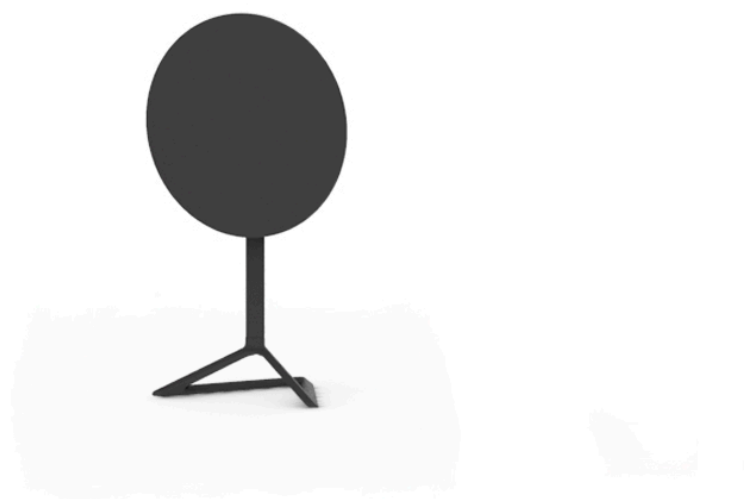

Delta table base h:73cm

by Jorge Pensi

The Delta furniture design collection, designed by Jorge Pensi for Vondom. Is made to fit in with exterior or interior contemporary spaces.

Info

Description

Extruded aluminum tube with cast aluminum base coated with epoxy baked painting. Item suitable for indoor and outdoor use. Table top not included.

Weight: 0.86 Kg

BASE - BASE

fixed top / fijo *ref. 66007*
collapsible top / abatible *ref. 66007T*
fixed for glass / fijo para vidrio *ref. 66007V*

DELTA BASE MESA Ø62 H73
DELTA TABLE BASE Ø24 1/2" H28 3/4"

TABLE TOPS OPTIONS - OPCIONES SOBRES

Finishes

finishes

ALUMINIUM BASE

Ref. 66007V

white

british gray

traffic gray