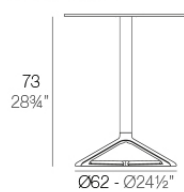

Delta table base h:73cm

by Jorge Pensi

The Delta furniture design collection, designed by Jorge Pensi for Vondom. Is made to fit in with exterior or interior contemporary spaces.

Info

Description

Extruded aluminum tube with cast aluminum base coated with epoxy baked painting. Item suitable for indoor and outdoor use. Table top not included.

Weight: 0.86 Kg

BASE - BASE

fixed top / fijo *ref. 66007*
collapsible top / abatible *ref. 66007T*
fixed for glass / fijo para vidrio *ref. 66007V*

DELTA BASE MESA Ø62 H73
DELTA TABLE BASE Ø24 1/2" H28 3/4"