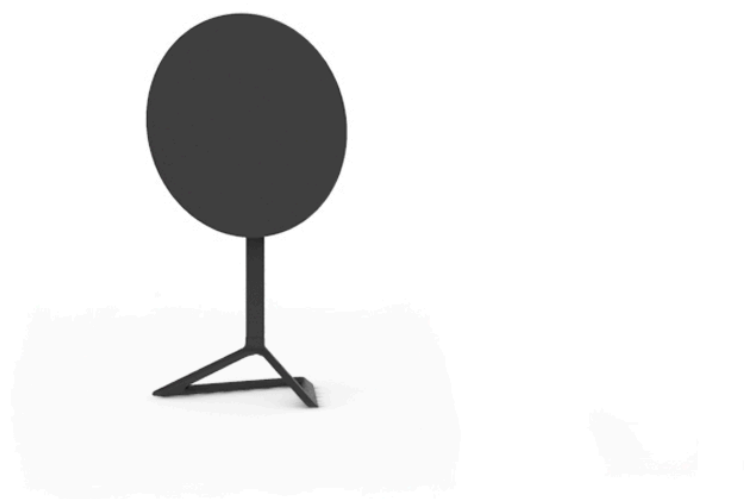

Delta table base h:73cm

by Jorge Pensi

The Delta furniture design collection, designed by Jorge Pensi for Vondom. Is made to fit in with exterior or interior contemporary spaces.

Info

Description

Extruded aluminum tube with cast aluminum base coated with epoxy baked painting. Item suitable for indoor and outdoor use. Table top not included.

Weight: 0.86 Kg

BASE - BASE

fixed top / fijo *ref. 66007*
collapsible top / abatible *ref. 66007T*
fixed for glass / fijo para vidrio *ref. 66007V*

DELTA BASE MESA Ø62 H73
DELTA TABLE BASE Ø24 1/2" H28 3/4"

TABLE TOPS OPTIONS - OPCIONES SOBRES

Finishes

finishes

ALUMINIUM BASE

Ref. 66007V

white

ecru

smoked

gray

anthracite

black

ocean

Powder coated aluminum base with non collapsable aluminum attachment powder coated, made exclusively for our glass tops.

Ambients