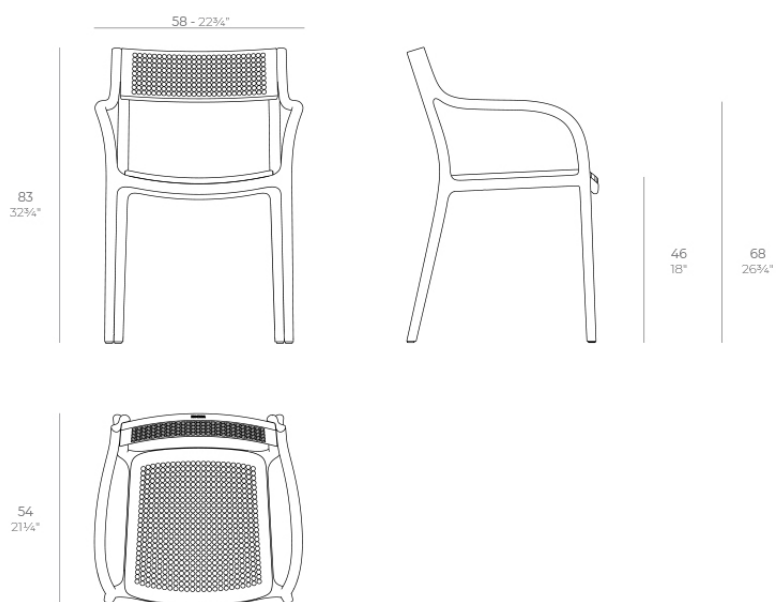

Madison dots

by Eugeni Quitlet

Eugeni Quitlet gives life to Madison, a chair born of the inexhaustible pulse of Manhattan. Inspired by the atmosphere of a New York avenue that combines history and modernity under a single heartbeat, celebrating the changing attitude of the great city and its unmistakable lifestyle.

Info

Description

Weight: 4.38 Kg

MADISON Fresh Silla con brazos
MADISON Fresh Chair with arms
ref. 65062

Finishes

finishes

BASIC PP
Ref. 65062

white

tortora

cream

black

Available in various colors