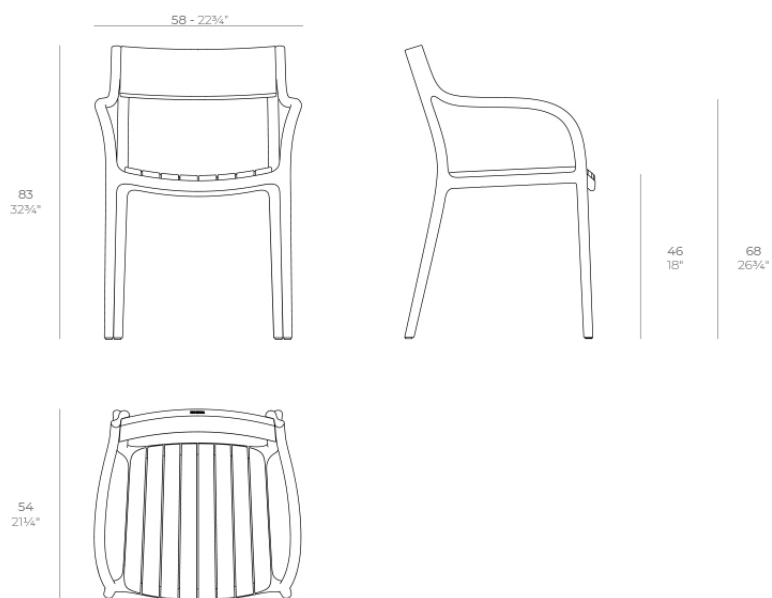

Madison slats

by Eugeni Quitllet

Eugeni Quitllet gives life to Madison, a chair born of the inexhaustible pulse of Manhattan. Inspired by the atmosphere of a New York avenue that combines history and modernity under a single heartbeat, celebrating the changing attitude of the great city and its unmistakable lifestyle.

Info

Description

Weight: 4.38 Kg

MADISON Silla con brazos
MADISON Chair with arms
ref. 65061

Finishes

finishes

BASIC PP
Ref. 65061

white