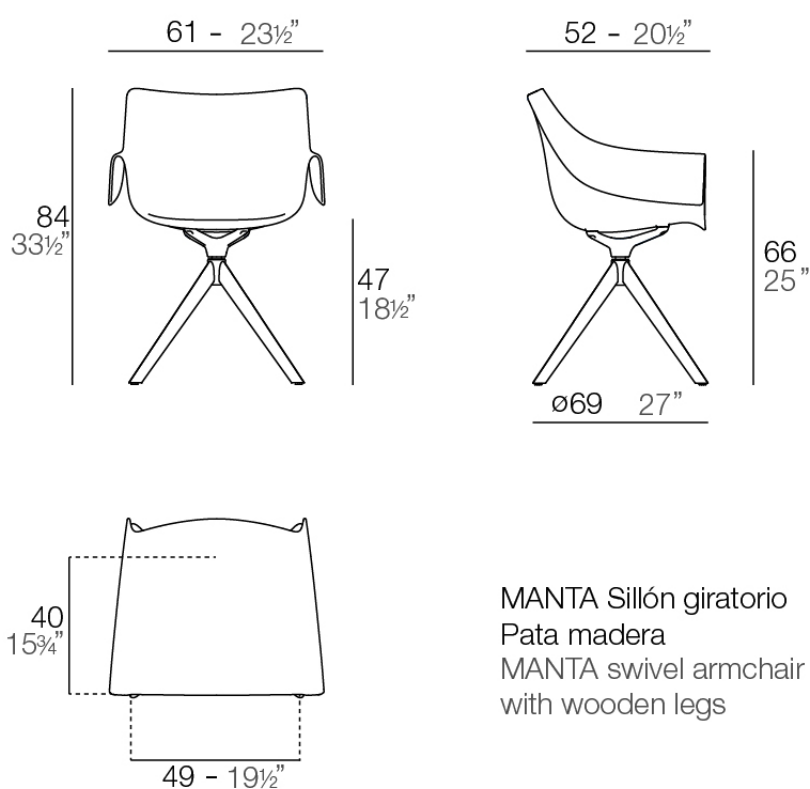

Manta wooden swivel armchair

by Eugeni Quitllet

New outdoor and indoor chair collection. The versatile Manta chair adapts perfectly to any space, whether in a home, office, or public setting. This is all possible thanks to an interchangeable design made up of seats and bases to create countless combinations.

Info

Description

Weight: 9.3 Kg

MANTA Sillón giratorio
Pata madera
MANTA swivel armchair
with wooden legs

Finishes

finishes

BASIC PP
Ref. 65055

white

ecru

black

Available in various colors

legs

LEGS
Ref. 65055E

negro wood 2

negro wood 1

white wood 2