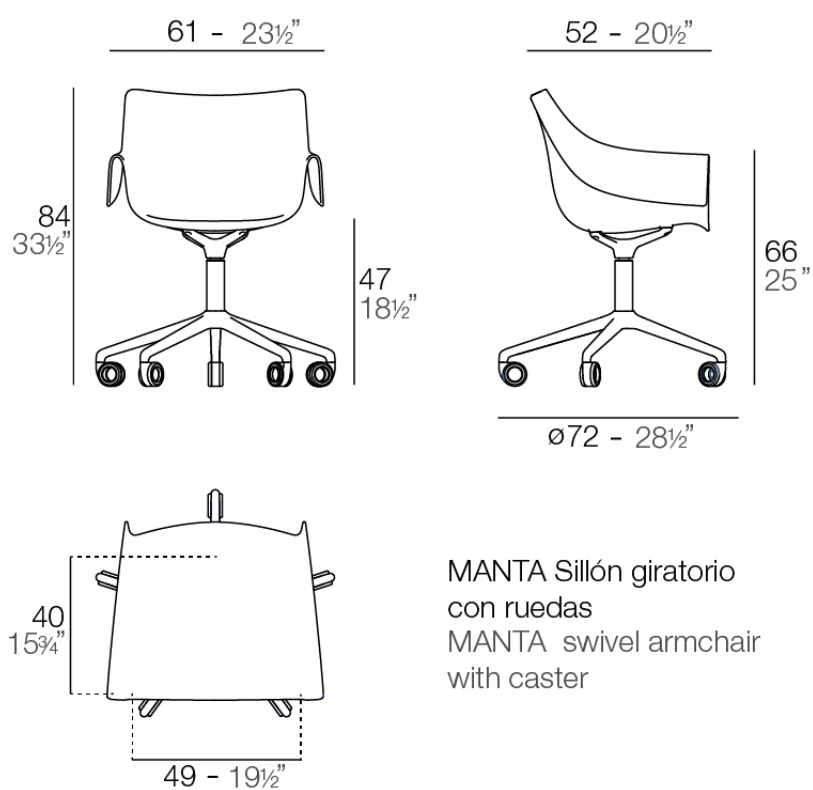

Manta swivel caster armchair

by Eugeni Quitllet

New outdoor and indoor chair collection. The versatile Manta chair adapts perfectly to any space, whether in a home, office, or public setting. This is all possible thanks to an interchangeable design made up of seats and bases to create countless combinations.

Info

Description

Weight: 7.53 Kg

MANTA Sillón giratorio
con ruedas
MANTA swivel armchair
with caster

Finishes

finishes

BASIC PP
Ref. 65054

white

ecru

black

Available in various colors

legs

LEGS
Ref. 65054E

white 201

black 2002

Ambients