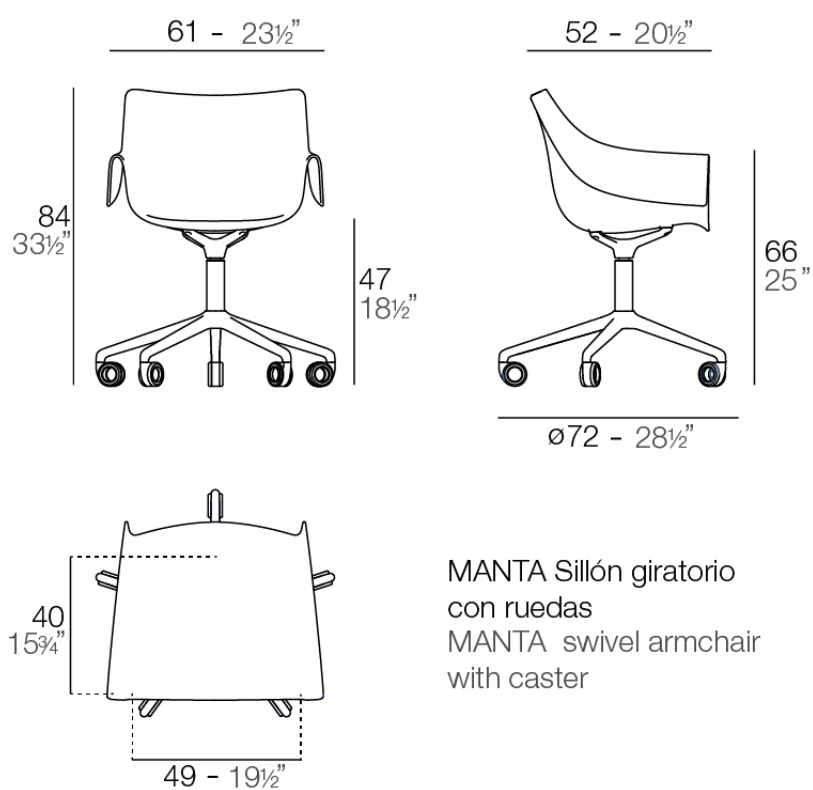

Manta swivel caster armchair

by Eugeni Quitllet

New outdoor and indoor chair collection. The versatile Manta chair adapts perfectly to any space, whether in a home, office, or public setting. This is all possible thanks to an interchangeable design made up of seats and bases to create countless combinations.

Info

Description

Weight: 7.53 Kg

MANTA Sillón giratorio
con ruedas
MANTA swivel armchair
with caster

Finishes

finishes

BASIC PP
Ref. 65054

melon

white

black

ecru

tortora

Available in various colors

legs

LEGS
Ref. 65054E

white