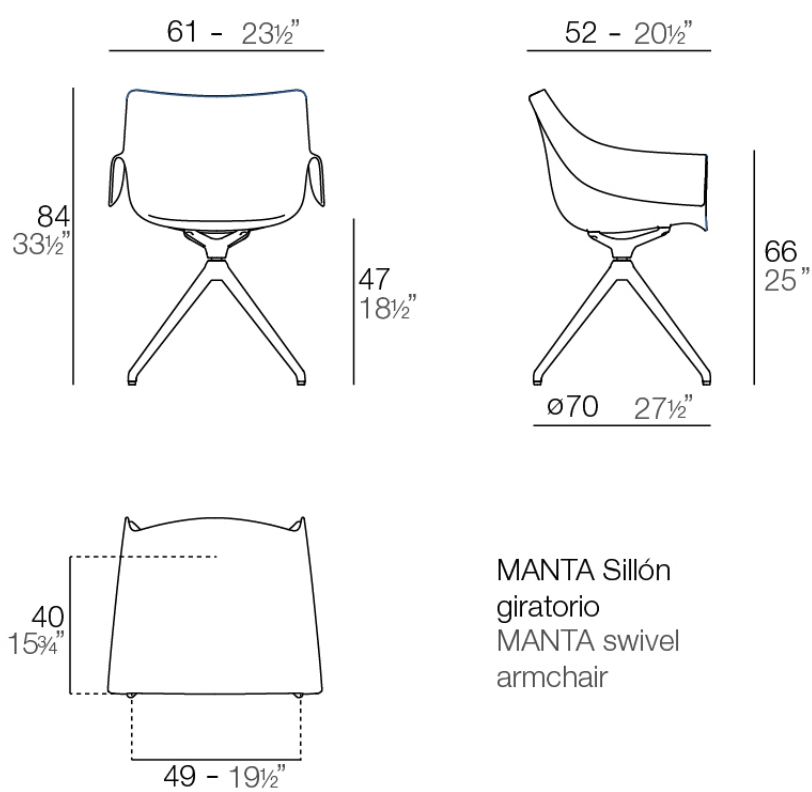

Manta swivel armchair

by Eugeni Quitllet

New outdoor and indoor chair collection. The versatile Manta chair adapts perfectly to any space, whether in a home, office, or public setting. This is all possible thanks to an interchangeable design made up of seats and bases to create countless combinations.

Info

Description

Weight: 8.61 Kg

MANTA Sillón
giratorio
MANTA swivel
armchair

Finishes

finishes

BASIC PP
Ref. 65053

white

ecru

black

Available in various colors

legs

LEGS
Ref. 65053E

white 201

black 2002

Ambients