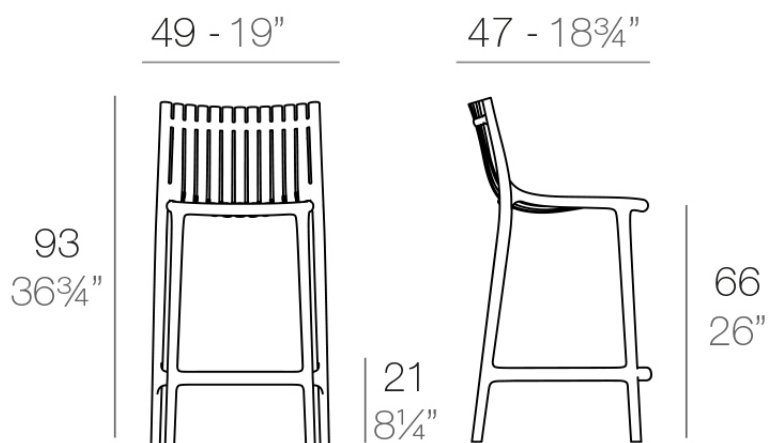

Ibiza counter stool 64,5 cm

by Eugeni Quitllet

Vondom's Ibiza collection, designed by Eugeni Quitllet, captures the essence of life by the sea and the ephemeral beauty of a season transformed into timeless pieces. Inspired by the sea breeze and the Mediterranean sun, Ibiza is an ode to sustainable design and the emotional mood that defines this iconic island.

Info

Description

Made of injected polypropylene with fiber glass. Stackable. Available in several colors. Item suitable for indoor and outdoor use.

Weight: 6 Kg

IBIZA Taburete 93

IBIZA Bar Stool 36 3/4"

Finishes