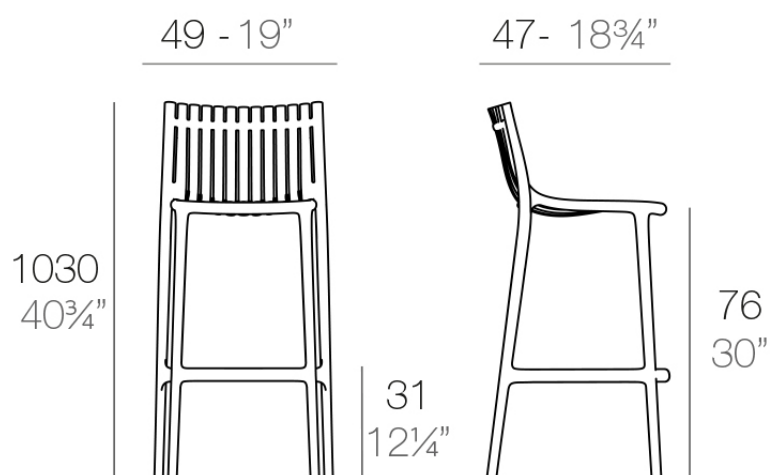

Info

Description

Made of injected polypropylene with fiber glass. Stackable. Available in several colors. Item suitable for indoor and outdoor use.

Weight: 6 Kg

IBIZA Taburete Alto 1030

IBIZA Bar Stool 40³/₄"