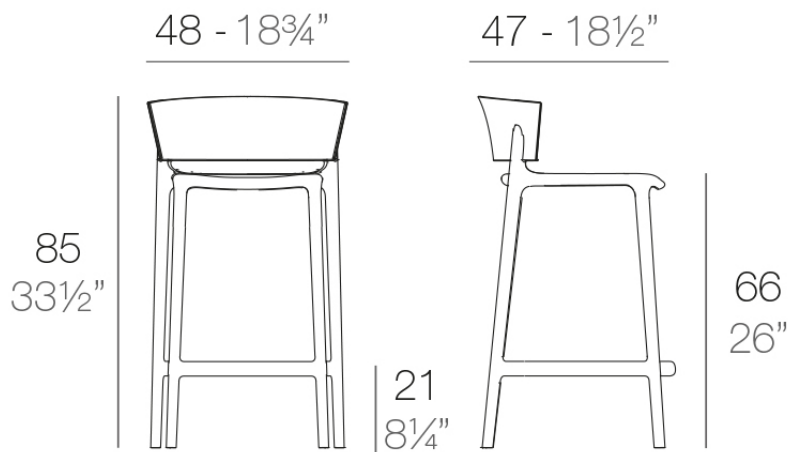

Info

Description

Made of gas air moulding injected polypropylene with fiber glass. Stackable. Available in several colors. Item suitable for indoor and outdoor use.

Weight: 4.76 Kg

AFRICA Taburete Alto 85

AFRICA Bar Stool 33 1/2"

Accessories

- **Fabric**

Fabric

Finishes

finishes

BASIC PP
Ref. 65030

white