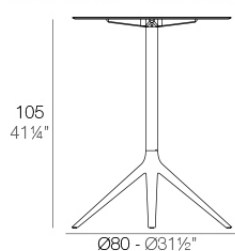

Info

Description

Extruded aluminum tube with cast aluminum base coated with epoxy baked painting. Item suitable for indoor and outdoor use. Table top not included.

Weight: 4.67 Kg

BASE 4 LEGS - BASE 4 PATAS

fixed top / fijo ref: 65020

fixed for glass / fijo para vidrio ref: 65020V

MARI-SOL BASE MESA Ø80 H105

MARI-SOL TABLE BASE Ø31 1/2" H41 1/4"

TABLE TOPS OPTIONS - OPCIONES SOBRES

69 x 69 cm
27 1/4" x 27 1/4"