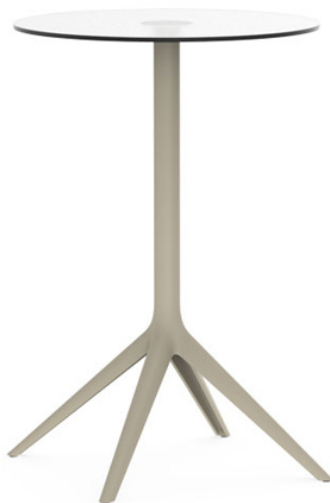

Mari-sol table base ø80 h:105cm

by Eugeni Quitllet

The collection, designed by Eugeni Quitllet, combines advanced technology and captivating design. Mari-Sol adapts perfectly to any environment, whether on an urban terrace or in a garden by the sea. Its elegant shape and versatile character make it the ideal piece to embellish and optimize both indoor and outdoor spaces.

Info

Description

Extruded aluminum tube with cast aluminum base coated with epoxy baked painting. Item suitable for indoor and outdoor use. Table top not included.

Weight: 4.67 Kg

BASE 4 LEGS - BASE 4 PATAS

fixed top / fijo ref: 65020

fixed for glass / fijo para vidrio ref: 65020V

MARI-SOL BASE MESA Ø80 H105

MARI-SOL TABLE BASE Ø31 1/2" H41 1/4"

TABLE TOPS OPTIONS - OPCIONES SOBRES

69 x 69 cm
27 1/4" x 27 1/4"

Finishes

finishes

ALUMINIUM BASE

Ref. 65020V

white

smoked

ecru

tortora