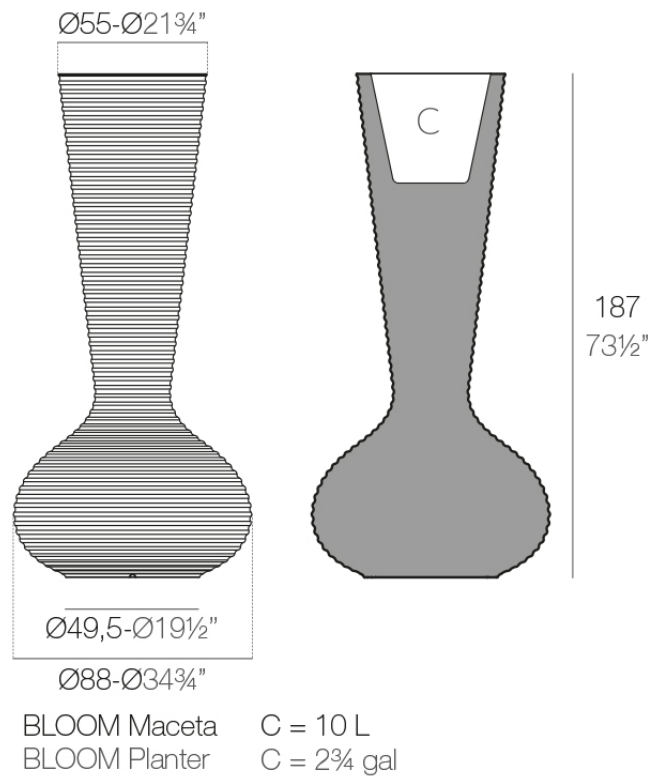

### Description

Made of polyethylene resin by rotational moulding. 100% Recyclable. Item suitable for indoor and outdoor use. Available in different finishes.

Weight: 35.06 Kg