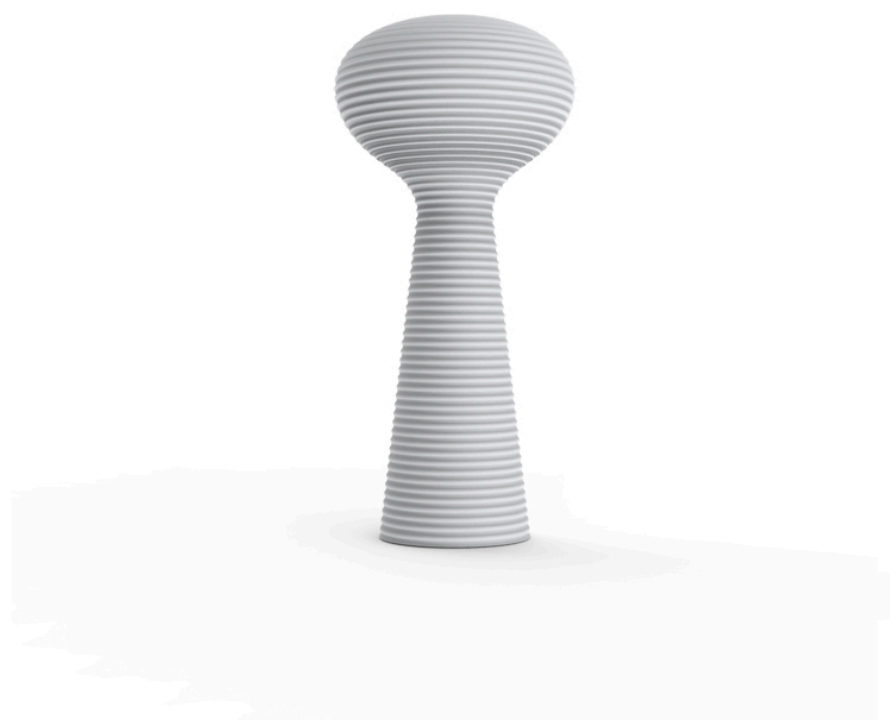

Bloom lamp

by Eugeni Quitllet

Eugeni Quitllet captures, in the Bloom collection, the essence of a flower opening up to the sun, displaying a serene beauty that fills every outdoor corner with life. Inspired by the organic forms of nature, it transforms outdoor spaces into enveloping scenarios, where each piece invites you to enjoy a moment of calm and freshness.

Info

Description

Made of polyethylene resin by rotational moulding. 100% Recyclable. Item suitable for indoor and outdoor use. Available in different finishes.

Weight: 41.13 Kg

BLOOM Lámpara
BLOOM Lamp

Finishes

lighting

WHITE LED
Ref. 65018W

ice 2101

White internally lit unit with LED technology. Available only in matte ice white finish.

RGBW LED
Ref. 65018L

ice 2101

Unit with internal lighting with RGBW LED technology and remote control unit for switching colors. Available only in matte ice white finish. Remote control included.