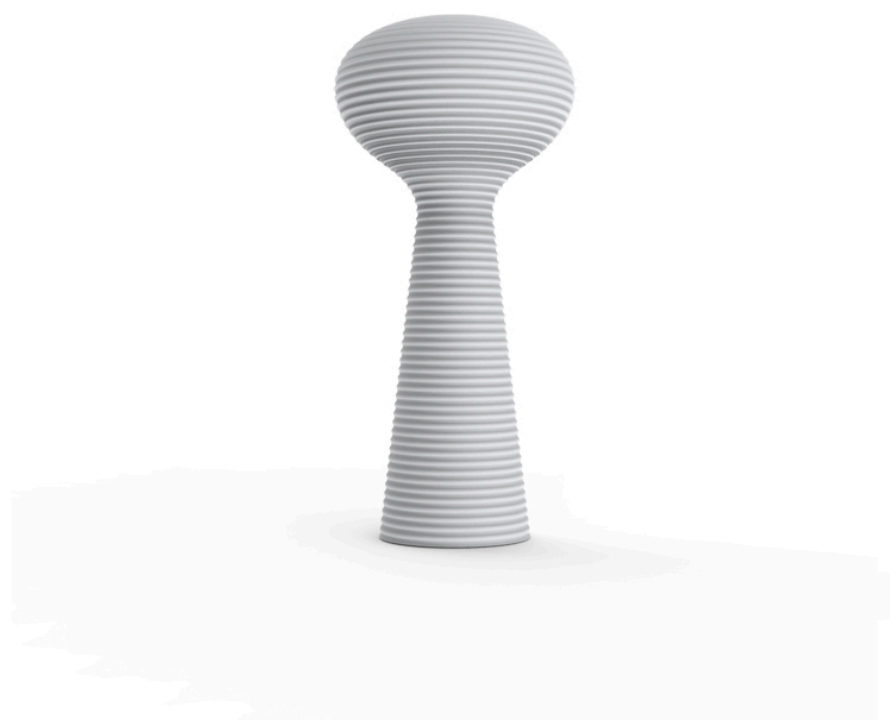

## Bloom lamp

by Eugeni Quitllet

Eugeni Quitllet captures, in the Bloom collection, the essence of a flower opening up to the sun, displaying a serene beauty that fills every outdoor corner with life. Inspired by the organic forms of nature, it transforms outdoor spaces into enveloping scenarios, where each piece invites you to enjoy a moment of calm and freshness.

### Description

Made of polyethylene resin by rotational moulding. 100% Recyclable. Item suitable for indoor and outdoor use. Available in different finishes.

Weight: 41.13 Kg

BLOOM Lámpara  
BLOOM Lamp