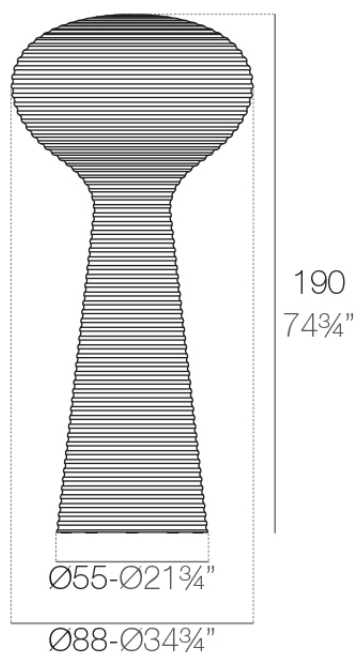

### Description

Made of polyethylene resin by rotational moulding. 100% Recyclable. Item suitable for indoor and outdoor use. Available in different finishes.

Weight: 41.13 Kg

BLOOM Lámpara  
BLOOM Lamp