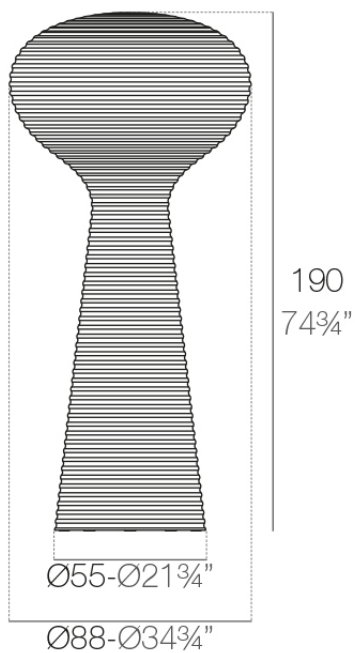

Info

Description

Made of polyethylene resin by rotational moulding. 100% Recyclable. Item suitable for indoor and outdoor use. Available in different finishes.

Weight: 41.13 Kg

BLOOM Lámpara
BLOOM Lamp

Finishes