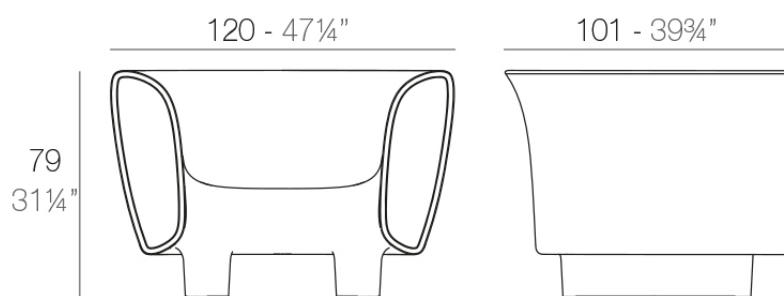

Info

Description

Made of polyethylene resin by rotational moulding. 100% Recyclable. Item suitable for indoor and outdoor use. Available with different finishes.

Weight: 31.95 Kg

BUM BUM Butaca
BUM BUM Lounce Chair