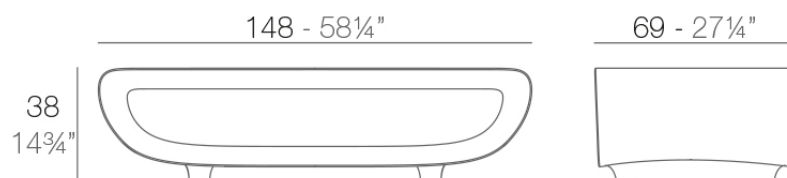

Info

Description

Made of polyethylene resin by rotational moulding. 100% Recyclable. Item suitable for indoor and outdoor use. Available with different finishes.

Weight: 30.05 Kg

BUM BUM Mesa Baja
BUM BUM Low Table