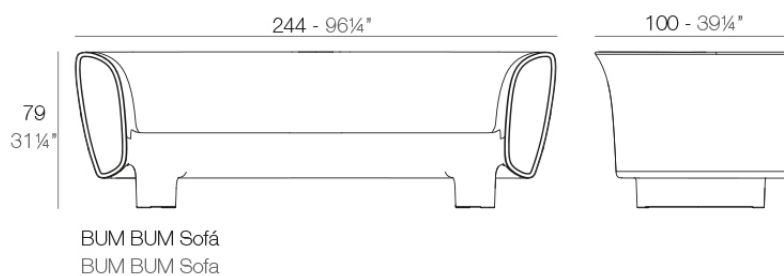

Info

Description

Made of polyethylene resin by rotational moulding. 100% Recyclable. Item suitable for indoor and outdoor use. Available with different finishes.

Weight: 62.48 Kg

Accessories

- **Fabric**

Fabric