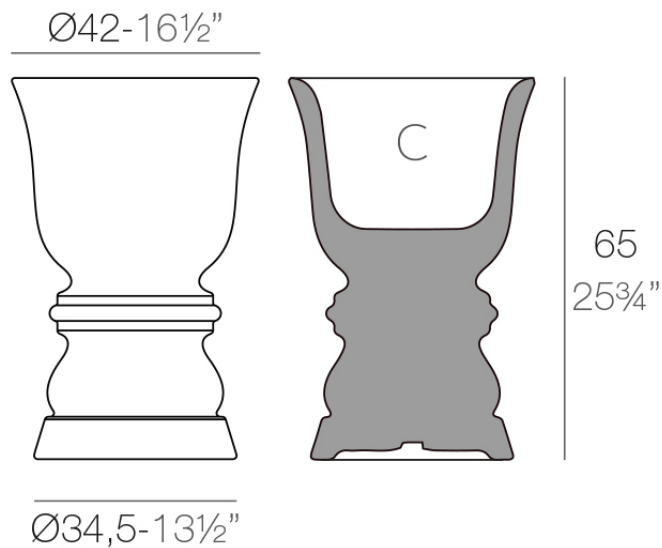

## Kes embedded rectangular table

by Gabriele + Oscar Buratti

Kes, designed by Gabriele + Oscar Buratti for Vondom, is an outdoor furniture collection with a modular sofa and a two versions of a chair.

### Description

Powder coated stainless steel structure table. The tabletop is made of deployé sheet metal.

Weight: 3.73 Kg

SUAVE Macetero 65 cm  
SUAVE Planter 25¾"

C = 43 L  
C = 11¼ gal

## Combinations

---

- 3 x 64002** Módulo 150x90 cm izquierdo - Sectional left 59" x 35 1/2"
- 1 x 64011** Mesa Redonda sin patas - Embedded round tablet
- 1 x 64005** Respaldo alto - High backrest
- 4 x 64006** Respaldo bajo - Low backrest
- 5 x 64014** Pack 2 Cojines - Set 2 Pillows
- 1 x 64007** Mesa redonda Ø40 - Round table Ø15 3/4"