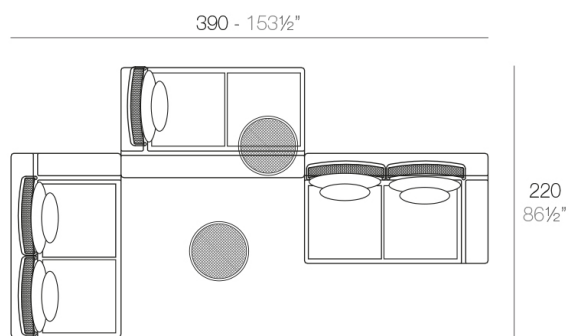

Description

Powder coated stainless steel structure table. The tabletop is made of deployé sheet metal.

Weight: 3.73 Kg

SUAVE Macetero 65 cm
SUAVE Planter 25¾"

C = 43 L
C = 11¼ gal

Combinations

- 3 x 64002** Módulo 150x90 cm izquierdo - Sectional left 59" x 35 1/2"
- 1 x 64011** Mesa Redonda sin patas - Embedded round tablet
- 1 x 64005** Respaldo alto - High backrest
- 4 x 64006** Respaldo bajo - Low backrest
- 5 x 64014** Pack 2 Cojines - Set 2 Pillows
- 1 x 64007** Mesa redonda Ø40 - Round table Ø15 3/4"