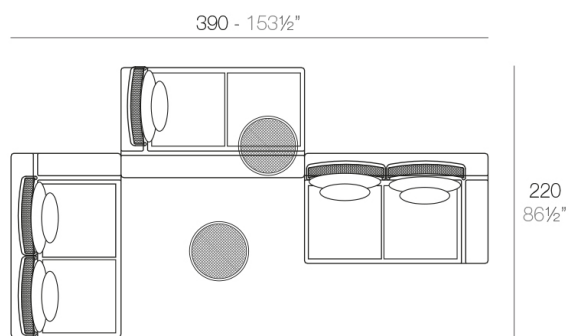

Combinations

- **3 x 64002** Módulo 150x90 cm izquierdo - Sectional left 59" x 35 1/2"
- **1 x 64011** Mesa Redonda sin patas - Embedded round tablet
- **1 x 64005** Respaldo alto - High backrest
- **4 x 64006** Respaldo bajo - Low backrest
- **5 x 64014** Pack 2 Cojines - Set 2 Pillows
- **1 x 64007** Mesa redonda Ø40 - Round table Ø15 3/4"