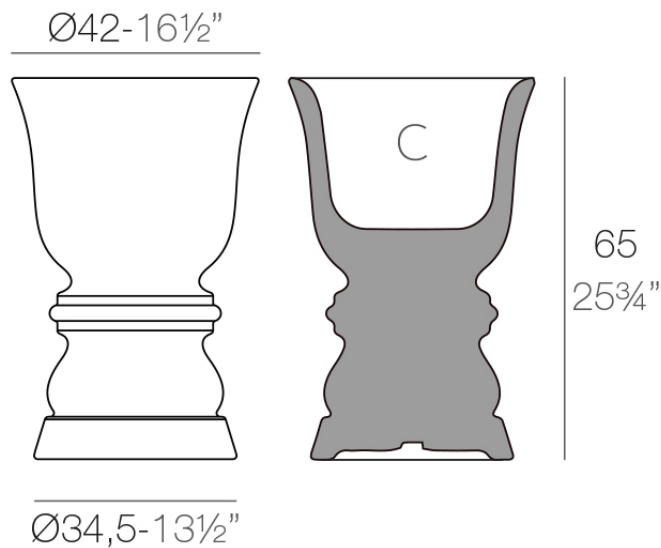

Kes embedded rectangular table

by Gabriele + Oscar Buratti

Kes, designed by Gabriele + Oscar Buratti for Vondom, is an outdoor furniture collection with a modular sofa and a two versions of a chair.

Info

Description

Powder coated stainless steel structure table. The tabletop is made of deployé sheet metal.

Weight: 3.73 Kg

SUAVE Macetero 65 cm
SUAVE Planter 25¾"

C = 43 L
C = 11¼ gal

Combinations

- 3 x 64002** Módulo 150x90 cm izquierdo - Sectional left 59" x 35 1/2"
- 1 x 64011** Mesa Redonda sin patas - Embedded round tablet
- 1 x 64005** Respaldo alto - High backrest
- 4 x 64006** Respaldo bajo - Low backrest
- 5 x 64014** Pack 2 Cojines - Set 2 Pillows
- 1 x 64007** Mesa redonda Ø40 - Round table Ø15 3/4"