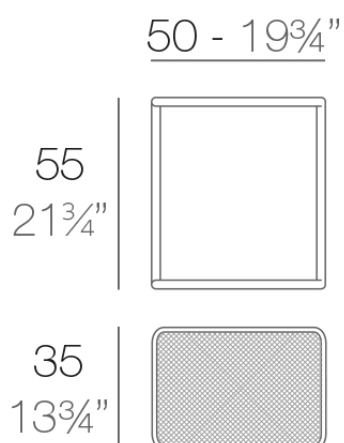

Kes table 50x35x55

by Gabriele + Oscar Buratti

Kes, designed by Gabriele + Oscar Buratti for Vondom, is an outdoor furniture collection with a modular sofa and a two versions of a chair.

Info

Description

Powder coated stainless steel structure table. The tabletop is made of deployé sheet metal.

Weight: 6.6 Kg

KES Mesa Rectangular 55x35
KES Rectangular Table 21³/₄"x13³/₄"

Combinations

- 2 x 64002** Módulo 150x90 cm izquierdo - Sectional left 59" x 35 1/2"
- 2 x 64005** Respaldo alto - High backrest
- 2 x 64014** Pack 2 Cojines - Set 2 Pillows
- 1 x 64009** Mesa rectangular - Rectangular table

- 1 x 64003** Módulo derecho 150x90 cm - Sectional right 59" x 35 1/2"
- 1 x 64002** Módulo izquierdo 150x90 cm - Sectional left 59" x 35 1/2"
- 1 x 64004** Maceta - Pot
- 1 x 64005** Respaldo alto - High backrest
- 1 x 64006** Respaldo bajo - Low backrest
- 2 x 64014** Pack 2 Cojines - Set 2 Pillows
- 1 x 64010** Mesa Redonda sin patas - Embedded round table
- 1 x 64009** Mesa rectangular 55x35 cm - Rectangular table 21 3/4"x13 3/4"