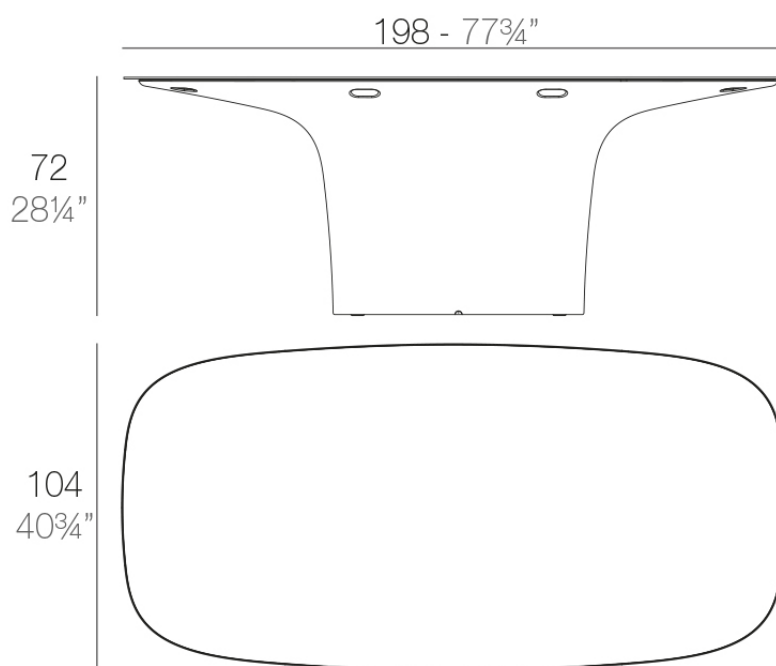

### Description

Made of polyethylene resin by rotational moulding. 100% Recyclable. Item suitable for indoor and outdoor use. Available in different finishes.

Weight: 84.82 Kg

UFO Mesa  
UFO Table