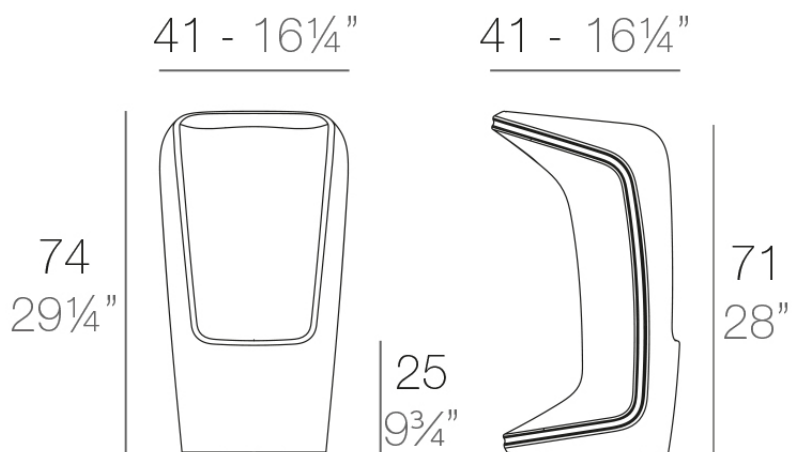

### Description

Made of polyethylene resin by rotational moulding. 100% Recyclable. Item suitable for indoor and outdoor use. Available in different finishes.

Weight: 6 Kg

UFO Taburete Alto  
UFO Bar Stool