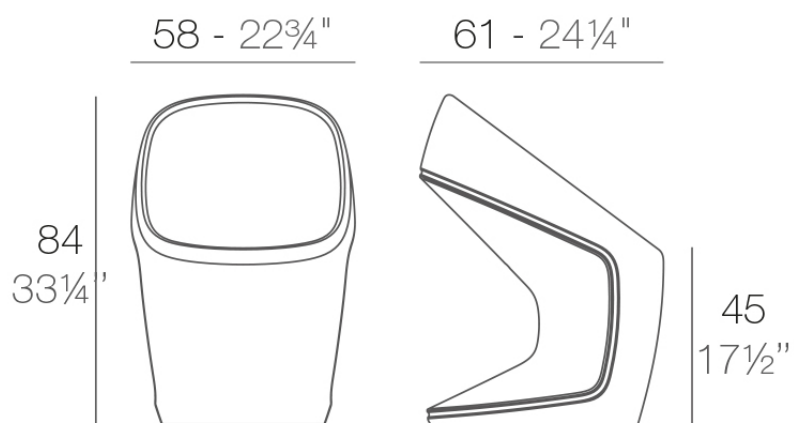

### Description

Made of polyethylene resin by rotational moulding. 100% Recyclable. Item suitable for indoor and outdoor use. Available in different finishes.

Weight: 10 Kg

UFO Silla  
UFO Chair