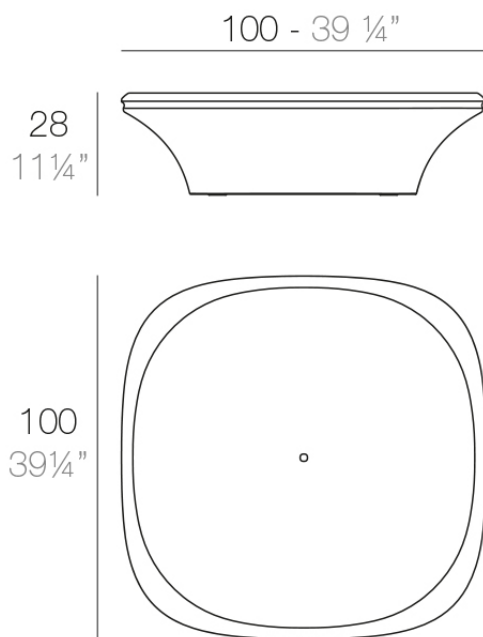

Info

Description

Made of polyethylene resin by rotational moulding. 100% Recyclable. Item suitable for indoor and outdoor use. Available in different finishes.

Weight: 21 Kg

UFO Mesa Baja
UFO Low Table

Accessories