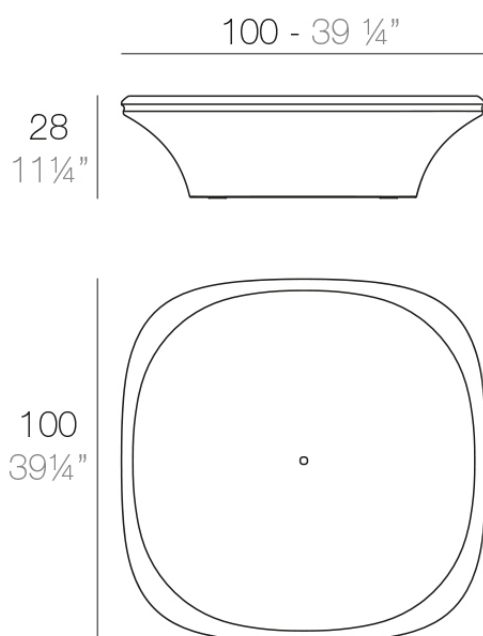

Info

Description

Made of polyethylene resin by rotational moulding. 100% Recyclable. Item suitable for indoor and outdoor use. Available in different finishes.

Weight: 21 Kg

UFO Mesa Baja
UFO Low Table

Accessories