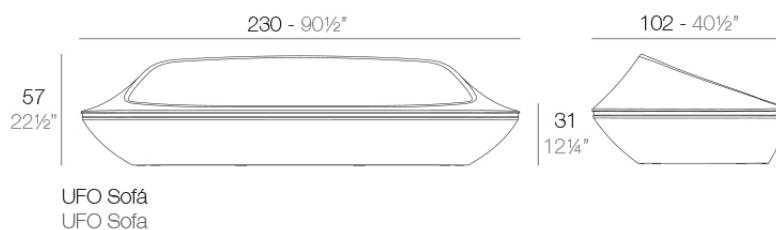

### Description

Made of polyethylene resin by rotational moulding. 100% Recyclable. Item suitable for indoor and outdoor use. Available in different finishes.

Weight: 35 Kg