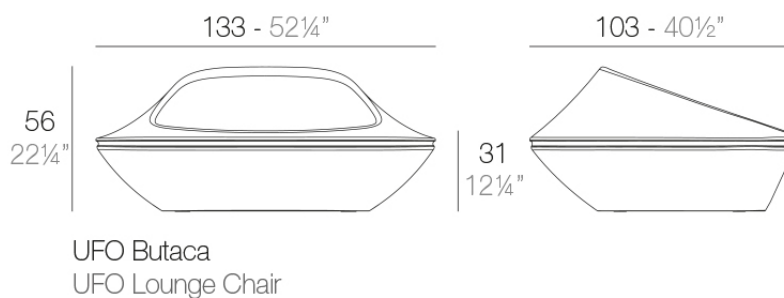

Info

Description

Made of polyethylene resin by rotational moulding. 100% Recyclable. Item suitable for indoor and outdoor use. Available in different finishes.

Weight: 20 Kg

Accessories

- **WHEELS**

Includes castors for easy move