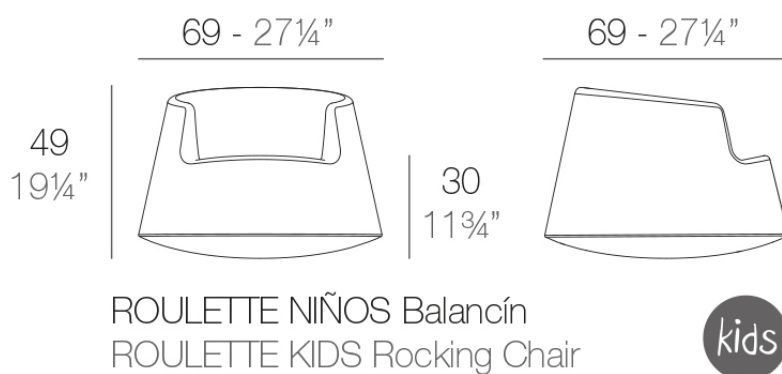

Roulette kids

by Eero Aarnio

Roulette Collections, designed by Eero Aarnio is a **rocking chair designed for children**. A fun piece that can be placed outdoors, even in extreme weather conditions. Also for indoor use.

Info

Description

Made of polyethylene resin by rotational moulding. 100% Recyclable. Item suitable for indoor and outdoor use. Suitable for children over 3 years.

Weight: 10.01 Kg

Finishes

finishes

BASIC

Ref. 61005