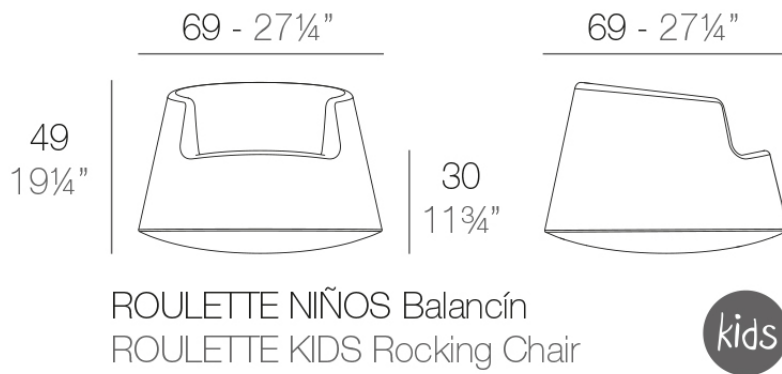

## Roulette kids

by Eero Aarnio

Roulette Collections, designed by Eero Aarnio is a **rocking chair designed for children**. A fun piece that can be placed outdoors, even in extreme weather conditions. Also for indoor use.

### Description

Made of polyethylene resin by rotational moulding. 100% Recyclable. Item suitable for indoor and outdoor use. Suitable for children over 3 years.

Weight: 10.01 Kg