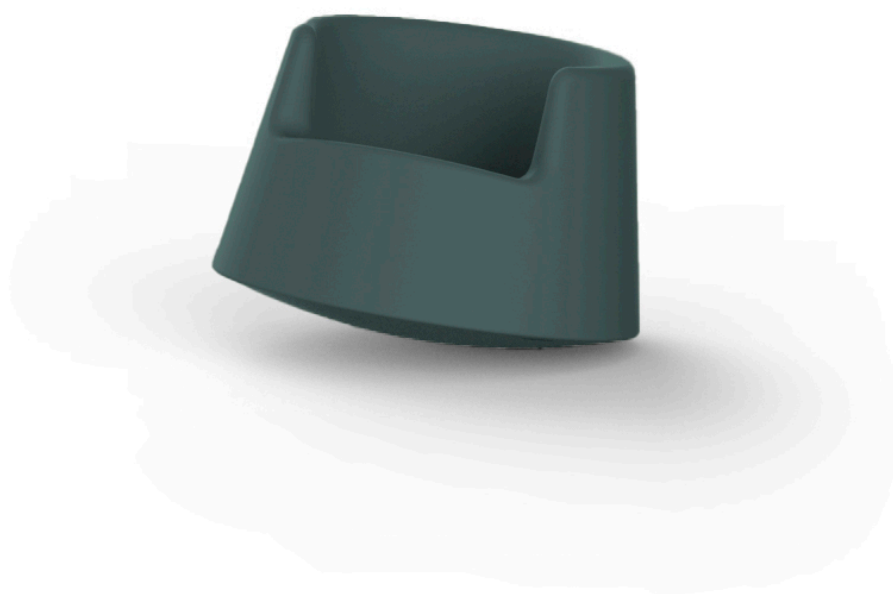

Roulette kids

by Eero Aarnio

Roulette Collections, designed by Eero Aarnio is a **rocking chair designed for children**. A fun piece that can be placed outdoors, even in extreme weather conditions. Also for indoor use.

Info

Description

Made of polyethylene resin by rotational moulding. 100% Recyclable. Item suitable for indoor and outdoor use. Suitable for children over 3 years.

Weight: 10.01 Kg

Finishes

finishes

BASIC

Ref. 61005

white 2001

ecru 2003

tortora 2004

cream 2017

camel 2020

clay 2022

garnet 2015

brown 2008