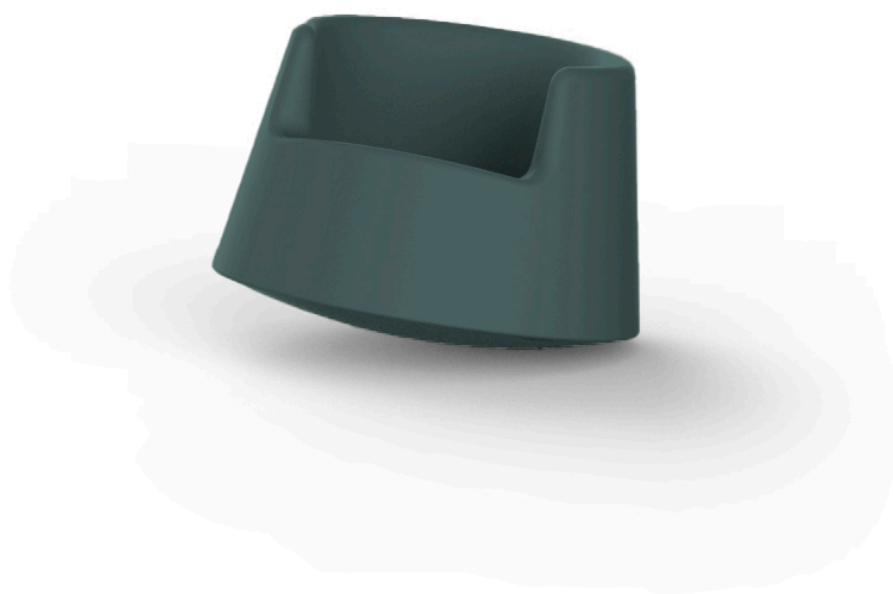

## Roulette kids

by Eero Aarnio

Roulette Collections, designed by Eero Aarnio is a **rocking chair designed for children**. A fun piece that can be placed outdoors, even in extreme weather conditions. Also for indoor use.

### Description

Made of polyethylene resin by rotational moulding. 100% Recyclable. Item suitable for indoor and outdoor use. Suitable for children over 3 years.

Weight: 10.01 Kg